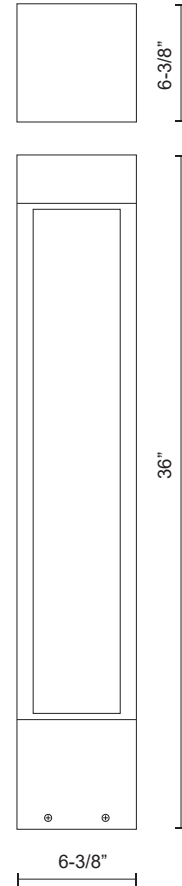

DESCRIPTION

Architectural designed high powered LED exterior bollard fixture, high pressure die-cast aluminum square-shaped housing with four rectangular-shaped openings which radiates the light downward and throughout all openings and surrounding areas of the bollard. Available in two different heights and IK10 Rated.

SPECIFICATION DETAILS

Fixture Dimensions	L6-3/8" x W6-3/8" x H36"
Light Source	LED with DC Driver
Wattage	24W
Total Lumens	2100lm
Delivered Lumens	BK-1376lm
Voltage	120-277V
Color Temperature	3000K
CRI (Ra)	80CRI
Optional Color Temps	2700K - 5000K Available, Minimum Order Quantities Apply
LED Rated Life	50,000 hours
Dimming	100% - 10%, TRIAC or ELV Dimmer (Not Included)
Glass Details	Clear High Impact Glass
Location	Wet, IP65
Paint Finish	BK02
Finish Option(s)	Black

* For custom options, consult factory for details.

* For warranty information, please visit www.kuzcolighting.com/warranty

KUZCO

CANADA: 19054 28TH AVENUE - SURREY, BC V3Z 6M3
USA: 3035 E. LONE MOUNTAIN ROAD - LAS VEGAS, NV 89081

WWW.KUZCOLIGHTING.COM

© 2016 KUZCO LIGHTING. ALL RIGHTS RESERVED.

COMMENT