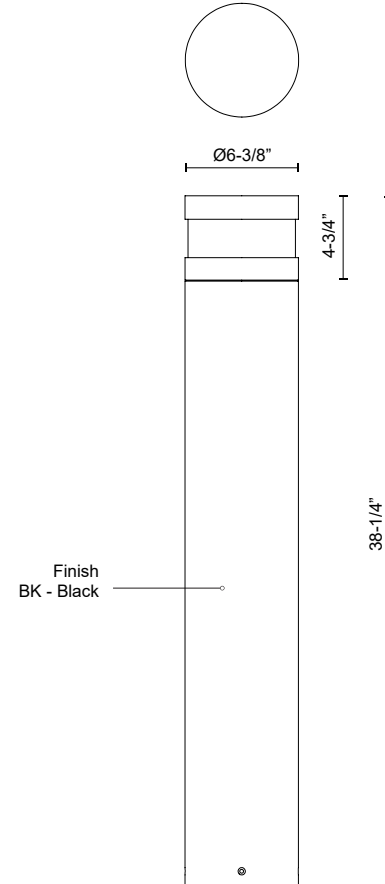

WINDERMERE EB48538-UNV

BOLLARDS

PROJECT

EB48538-BK-UNV
Black

SPECIFICATION DETAILS

Fixture Dimensions	D6-3/8" x H38-1/4"
Light Source	LED with DC Driver
Wattage	24W
Total Lumens	2500lm
Delivered Lumens	1085lm
Voltage	120-277V
Color Temperature	3000K
CRI (Ra)	80CRI
Optional Color Temps	2700K □ 5000K Available, Minimum Order Quantities Apply
LED Rated Life	50,000 hours
Dimming	100% - 10%, TRIAC or ELV Dimmer (Not Included)
Diffuser Details	Clear PC
Location	Wet
Illumination Direction	Down
Paint Finish	BK02

* For custom options, consult factory for details.

* For warranty information, please visit www.kuzcolighting.com/warranty

DESCRIPTION

Architecturally designed high-power LED exterior bollard fixture. This die-cast aluminum cylinder with a frosted polycarbonate diffuser delivers diffused omni directional light with a sleek powder-coated finish