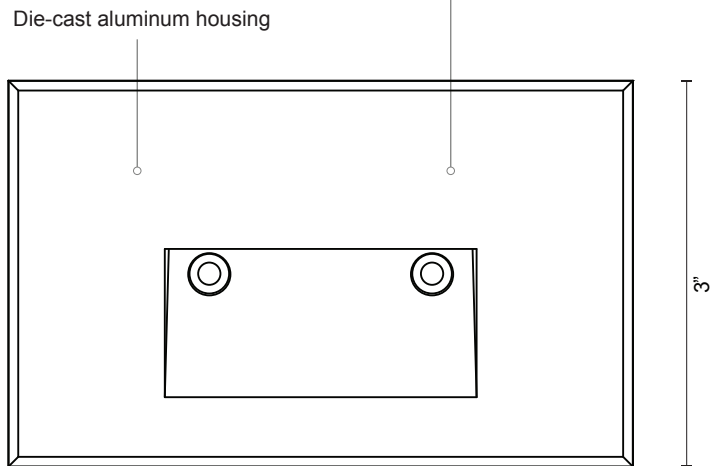

ER3003

SPECIFICATION SHEET

PROJECT		
DATE		TYPE

Sophisticated LED technology meets exterior step light

- Die-cast Aluminum housing with powder coat.
- Optically designed housing for glass-free illumination
- Dimmable with ELV dimmer (Not included)
- Custom options available
- Wet Location

Color Temp 3000K
CRI (Ra) >90
Dimming 100% - 10%
Rated Life 50,000 hours

Voltage	Watt	LED Lumens	Delivered Lumens	Finish(es)
120V	3.5W*	250 lm	76.9 lm*	WH - White, MW - Marine White
120V	3.5W*	250 lm	76.9 lm*	BK - Black, MB - Marine Black
120V	3.5W*	250 lm	76.9 lm*	BN - Brushed Nickel
120V	3.5W*	250 lm	76.9 lm*	ES - Espresso, ME - Marine Espresso
120V	3.5W*	250 lm	76.9 lm*	GY - Grey, MG - Marine Grey

*Preliminary figures

Metal Finish
WH - White, MW - Marine White
BN - Brushed Nickel
BK - Black, MB - Marine Black
ES - Espresso, ME - Marine Espresso
GY - Grey, MG - Marine Grey