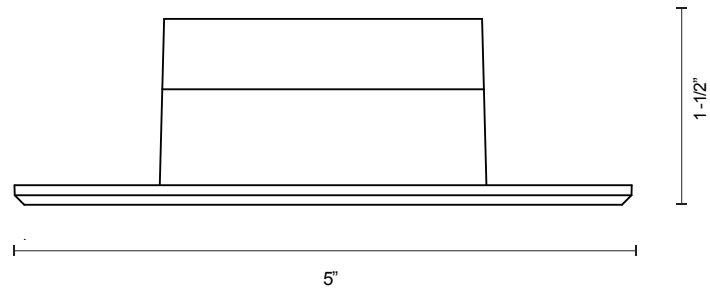

ER3003

SPECIFICATION SHEET

PROJECT		
DATE		TYPE

Sophisticated LED technology meets exterior step light

- Die-cast Aluminum housing with powder coat.
- Optically designed housing for glass-free illumination
- Dimmable with ELV dimmer (Not included)
- Custom options available
- Wet Location

Color Temp 3000K
CRI (Ra) >90
Dimming 100% - 10%
Rated Life 50,000 hours

Voltage	Watt	LED Lumens	Delivered Lumens	Finish(es)
120V	3.5W*	250 lm	76.9 lm*	WH - White, MW - Marine White
120V	3.5W*	250 lm	76.9 lm*	BK - Black, MB - Marine Black
120V	3.5W*	250 lm	76.9 lm*	BN - Brushed Nickel
120V	3.5W*	250 lm	76.9 lm*	ES - Espresso, ME - Marine Espresso
120V	3.5W*	250 lm	76.9 lm*	GY - Grey, MG - Marine Grey

*Preliminary figures

Metal Finish
WH - White, MW - Marine White
BN - Brushed Nickel
BK - Black, MB - Marine Black
ES - Espresso, ME - Marine Espresso
GY - Grey, MG - Marine Grey