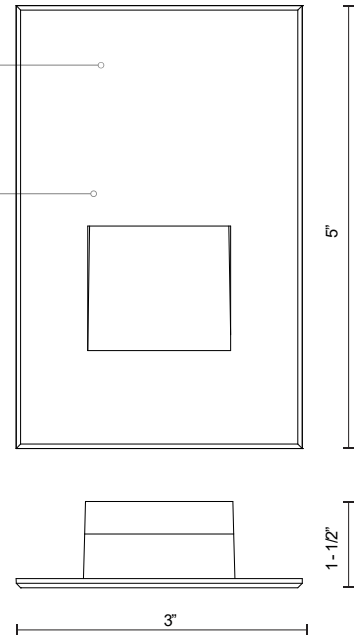

**SONIC  
ER3005**  
STEP LIGHTS

PROJECT

**DESCRIPTION**

A vertical rectangle-shaped recessed light in matte black, white powder or brushed nickel finish. The optically designed light control of Sonic's die cast Aluminum housing fully conceals the source. Ideal for step or courtesy light use. This fixture is rated for outdoor use but there is no reason it cannot be utilized indoors too. Fits into a single gang box.

**SPECIFICATION DETAILS**

\* For custom options, consult factory for details.

<b>Fixture Dimensions</b>	W3" x H5" x E1-1/2"
<b>Light Source</b>	LED
<b>Wattage</b>	3W
<b>Total Lumens</b>	250lm
<b>Delivered Lumens</b>	BK-23lm; WH-66lm;
<b>Voltage</b>	120V
<b>Color Temperature</b>	3000K
<b>CRI (Ra)</b>	>90
<b>Optional Color Temps</b>	2700K - 5000K Available, Minimum Order Quantities Apply
<b>LED Rated Life</b>	50,000 hours
<b>Dimming</b>	100% - 10%, ELV Dimmer (Not Included)
<b>Diffuser Details</b>	Glass diffuser
<b>Location</b>	Wet
<b>Warranty</b>	5 Years
<b>ADA Compliant</b>	Yes