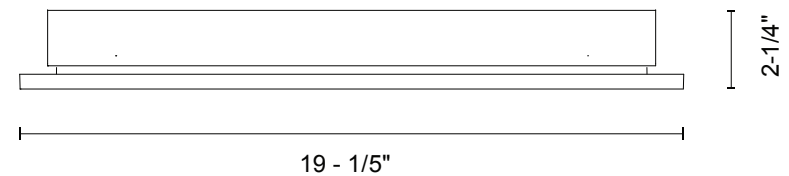

Product Details

- High system efficacy
- Low total life cycle cost
- No visible flicker AC operation
- ETL listed
- 5-year LED and fixture warranty.

Complete warranty terms located at:
www.kuzcolighting.com/warranty

Utilizes our patented Driverless LED Light Engine technology - connects directly to AC, no external driver needed.

Die-cast aluminum with powder coat finish and polymeric lens
Dimmable with ELV dimmer (not included)

- Custom options available
- High system efficacy
- Low total life cycle cost
- No visible flicker AC operation