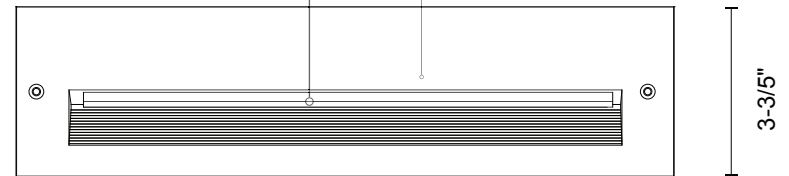

Product Descriptions

This exterior recessed light is a classic, rectangle-shaped 19-1/5 inch long die-cast aluminum recessed light and utilizes LED light sources. The housing is designed to light an exterior or interior staircase or any other area that calls for a lighting from a concealed aperture. Choose from black or grey powder coat. Newport is dimmable. Requires either back-box with fixture ER7120-MBOX (Dry Location) or ER7120-CBOX (Wet Location).

Polymeric lens