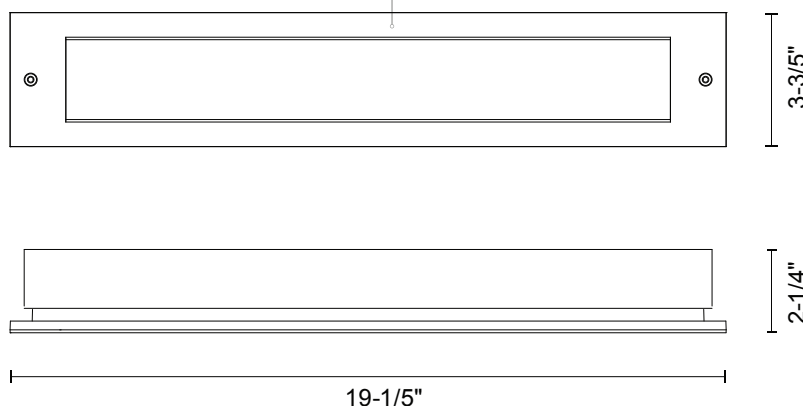

ER9420

SPECIFICATION SHEET

Exterior Recessed

ER9420-BK

| PROJECT | | | | | |
|----------------|-------------|-------------------|-------------------------|-------------------|-------------------------|
| DATE | | | | TYPE | |
| Voltage | Watt | LED Lumens | Delivered Lumens | Finish(es) | |
| 120V | 14.5W* | 1200lm* | 935lm | BK - Black | Color Temp 3000K |
| 120V | 14.5W* | 1200lm* | 885lm | GY - Grey | CRI (Ra) >90 |
| | | | | | Dimming 100% - 10% |
| | | | | | Rated Life 50,000 hours |

*Preliminary figures

Other Finishes:

GY - GREY

DRY LOCATION - box sold separately

INTERIOR WIRING
GALVANIZED BACK-BOX
ER9420-MBOX

WET LOCATION - box sold separately

DIE-CAST WET LOCATION BOX
ER9420-CBOX

Metal Finish
GY - Grey
BK - Black

Product Descriptions

This 19-1/5 inch long exterior recessed light is simple and beautiful. The rectangular die-cast aluminum housing acts as a border for the rectangle of LED light. Bristol's polymeric diffuser ensures you never have hot spots of light. Dimmable. Use in both exterior and interior locations. Requires either back-box with fixture ER9410-MBOX (Dry Location) or ER9410-CBOX (Wet Location).