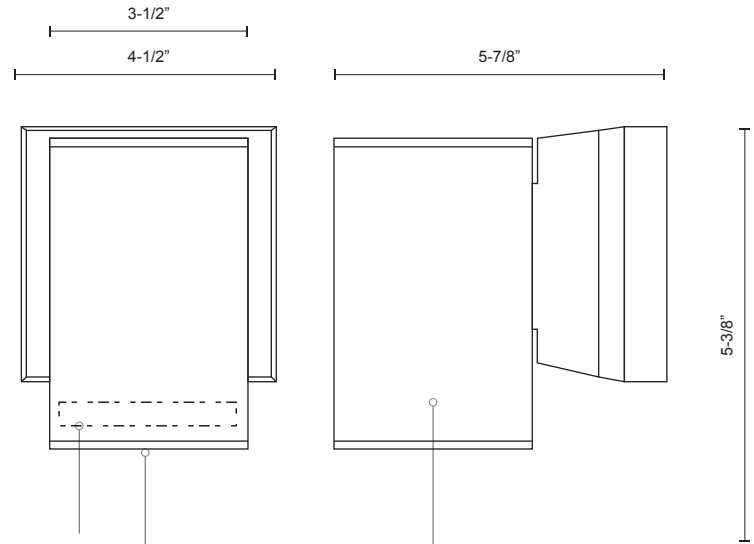

Powder Coated Finish
BK - Black
GY - Grey
SV - Silver

*Subject to testing confirmation