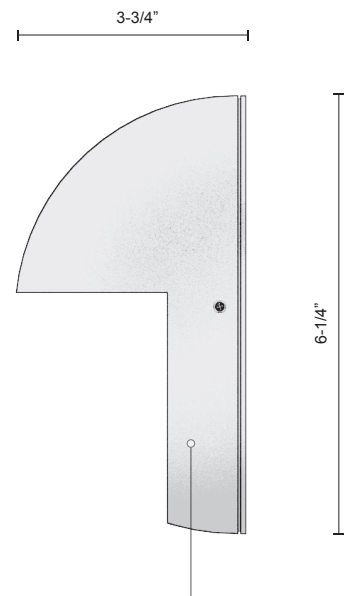

EW3506

SPECIFICATION SHEET

PROJECT		
DATE		TYPE

Sophisticated LED technology meets modern outdoor wall sconces

- Wet location listed round down light with frosted acrylic diffuser
- Black or grey metal details
- Dimmable with ELV dimmer (Not included)
- 120V

Color Temp 3000K
 CRI (Ra) >80
 Dimming 100% - 10%
 Rated Life 50,000 hours

Distribution	Voltage	Watt	LED Lumens	Delivered Lumens	Finish(es)
Down	120V	5W	400	127	BK / GY

EW3506-BK

Wet location listed
round down light