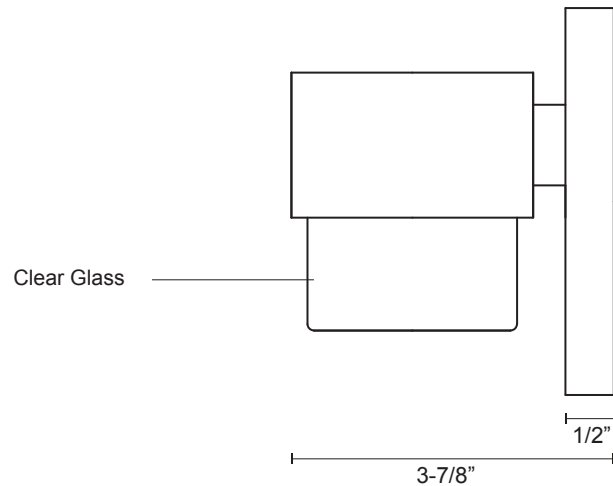

EW48205

Specification Sheet

Exterior Wall Sconce

BK - Black

PROJECT						V 1.0
DATE				TYPE		
Voltage	Watt	LED Lumens	Delivered Lumens	Finish(es)		
120V	5W*	400lm*	TBD	BK - Black		Color Temp 3000K CRI (Ra) >90 Dimming 100% - 10% Rated Life 50,000 hours

*Preliminary figures

Product Descriptions

The Copenhagen balances a clean, simple geometry with highly detailed glass for a sophisticated outdoor product line. The stark yet refined finish of the black structure contrasts with the translucent glass to augment its effect. Available in both wall-mounted and chandelier configurations, the complete offering is both elegant and versatile.

Fixture Weight:

Canopy dimensions:
L: 4-1/4" W: 1/2" H: 4-3/4"

Comments: