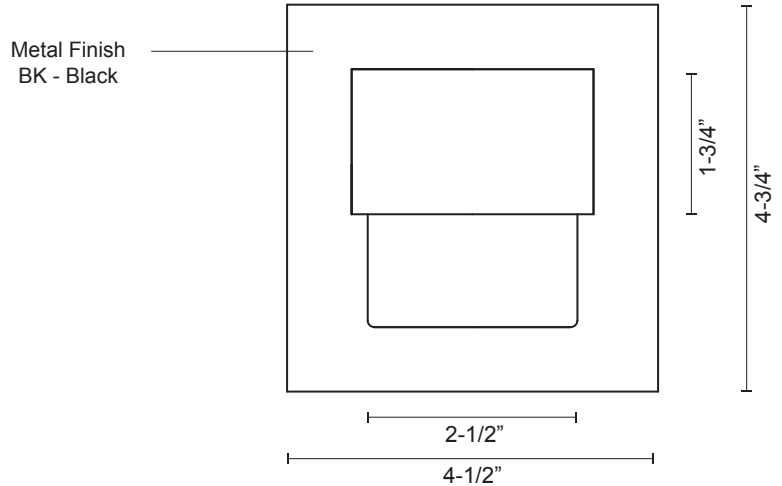

EW48205

Specification Sheet

Exterior Wall Sconce

BK - Black

PROJECT						V 1.0
DATE				TYPE		
Voltage	Watt	LED Lumens	Delivered Lumens	Finish(es)		
120V	5W*	400lm*	TBD	BK - Black		Color Temp 3000K CRI (Ra) >90 Dimming 100% - 10% Rated Life 50,000 hours

*Preliminary figures

Product Descriptions

The Copenhagen balances a clean, simple geometry with highly detailed glass for a sophisticated outdoor product line. The stark yet refined finish of the black structure contrasts with the translucent glass to augment its effect. Available in both wall-mounted and chandelier configurations, the complete offering is both elegant and versatile.

Fixture Weight:

Canopy dimensions:
L: 4-1/4" W: 1/2" H: 4-3/4"

Comments: