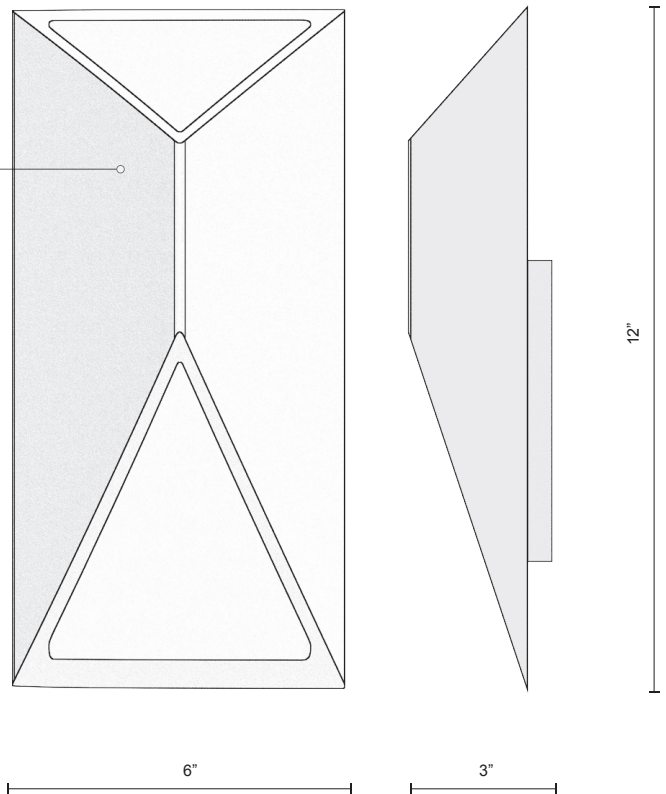

*Subject to testing confirmation