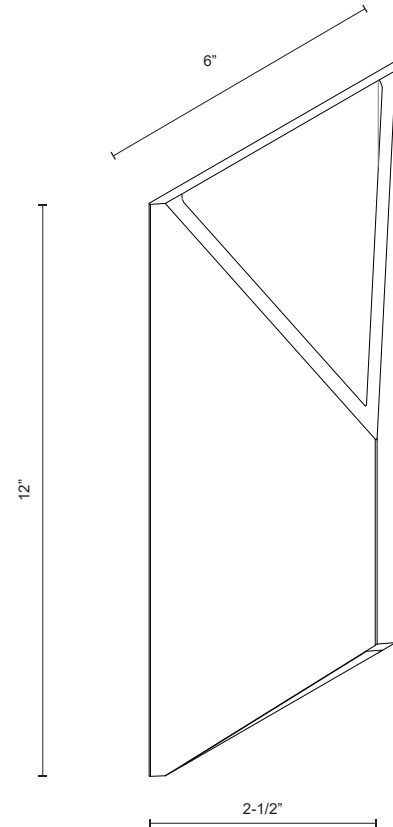

## SPECIFICATION DETAILS

\* For custom options, consult factory for details.

<b>Fixture Dimensions</b>	W6" x H12" x E3"
<b>Light Source</b>	LED
<b>Wattage</b>	10W
<b>Total Lumens</b>	800lm
<b>Delivered Lumens</b>	BN-172lm
<b>Voltage</b>	120V
<b>Color Temperature</b>	3000K
<b>CRI (Ra)</b>	>90
<b>Optional Color Temps</b>	2700K - 5000K Available, Minimum Order Quantities Apply
<b>LED Rated Life</b>	50,000 hours
<b>Dimming</b>	100% - 10%, ELV Dimmer (Not Included)
<b>Diffuser Details</b>	Clear Acrylic Diffuser
<b>Location</b>	Wet
<b>Warranty</b>	5 Years
<b>ADA Compliant</b>	Yes

## DESCRIPTION

Stunning minimalist aluminum housing wall sconce available in black, brushed nickel, espresso and white finishes. Rectangle shaped with triangular opening omitting light up and down. Equipped with our powerful 120V AC LED technology