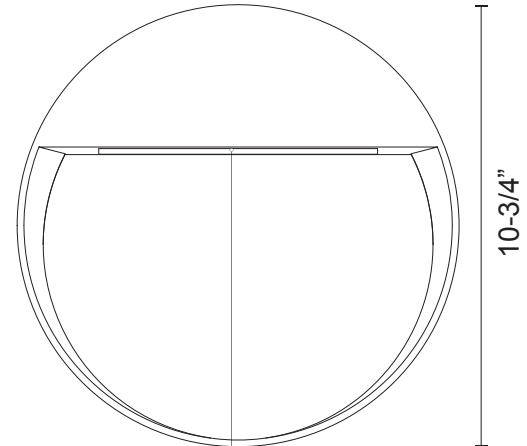

Polymeric Diffuser

Comments: