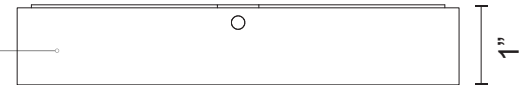

Polymeric Diffuser

Comments: