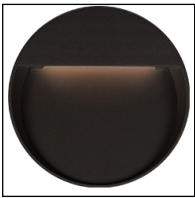

EW71211

Specification Sheet

Exterior WallSconce

GY - Grey

Other Finishes:

BK - Black

Product Descriptions

This family of exterior wall-mounted fixtures is available in a variety of geometric forms: circle, square, and two different rectilinear configurations. Light is directed downward from a recess, and the incline allows the glow to radiate gradually. Vanishingly thin and ideal for egress, courtesy, and grace lighting. Optional stone inlays offer additional opportunities for customizing to complement different wall surfaces.

Product Details

High system efficacy
 Low total life cycle cost
 No visible flicker AC operation
 ETL Listed
 5-year LED and fixture warranty.
 Complete warranty terms located at:
www.kuzcolighting.com/warranty
 Utilizes our patented Driverless LED Light Engine technology - connects directly to AC, no external driver needed.
 Available with black or grey finishes. Powder coated die cast aluminum with a polymeric diffuser.
 Dimmable with ELV dimmer (not included)
 Custom options available

Fixture Weight:

Canopy dimensions:
 D= 10-3/4"

PROJECT					
DATE				TYPE	
Voltage	Watt	LED Lumens	Delivered Lumens	Finish(es)	
120V	31.5W	2500lm*	746lm	GY - Grey	Color Temp 3000K
120V	31.5W	2500lm*	543lm	BK - Black	CRI (Ra) >90
					Dimming 100% - 10%
					Rated Life 50,000 hours

*Preliminary figures

Metal Finish
 BK - Black
 GY - Grey

Polymeric Diffuser

Comments: