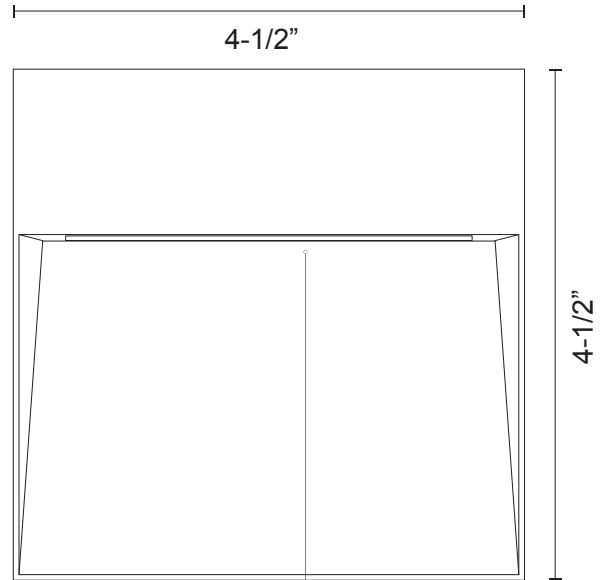

### Product Descriptions

This family of exterior wall-mounted fixtures is available in a variety of geometric forms: circle, square, and two different rectilinear configurations. Light is directed downward from a recess, and the incline allows the glow to radiate gradually. Vanishingly thin and ideal for egress, courtesy, and grace lighting. Optional stone inlays offer additional opportunities for customizing to complement different wall surfaces.

\*Preliminary figures

Metal Finish  
 BK - Black  
 GY - Grey

Fixture Weight:

Canopy dimensions:  
 L: 4-1/2" W:4-1/2"

Comments: