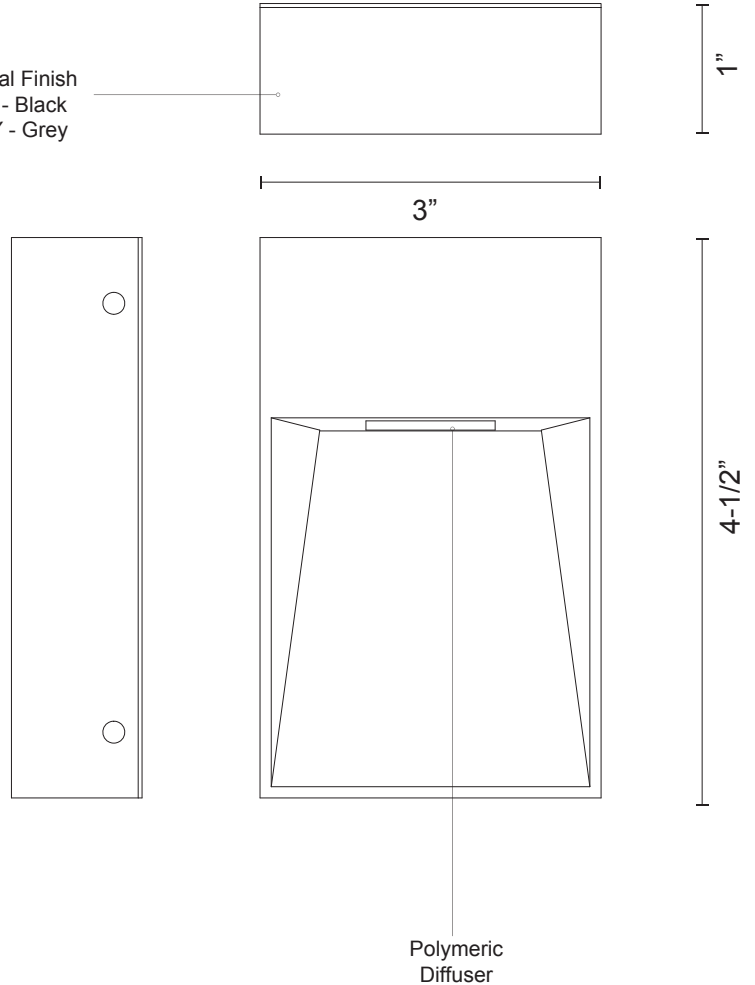

EW71403

Specification Sheet

Exterior WallSconce

GY - Grey

Other Finishes:

BK - Black

Product Descriptions

This family of exterior wall-mounted fixtures is available in a variety of geometric forms: circle, square, and two different rectilinear configurations. Light is directed downward from a recess, and the incline allows the glow to radiate gradually. Vanishingly thin and ideal for egress, courtesy, and grace lighting. Optional stone inlays offer additional opportunities for customizing to complement different wall surfaces.

Metal Finish
 BK - Black
 GY - Grey

Fixture Weight:

Canopy dimensions:
 L: 2-3/4" H: 4-1/2"

Comments: