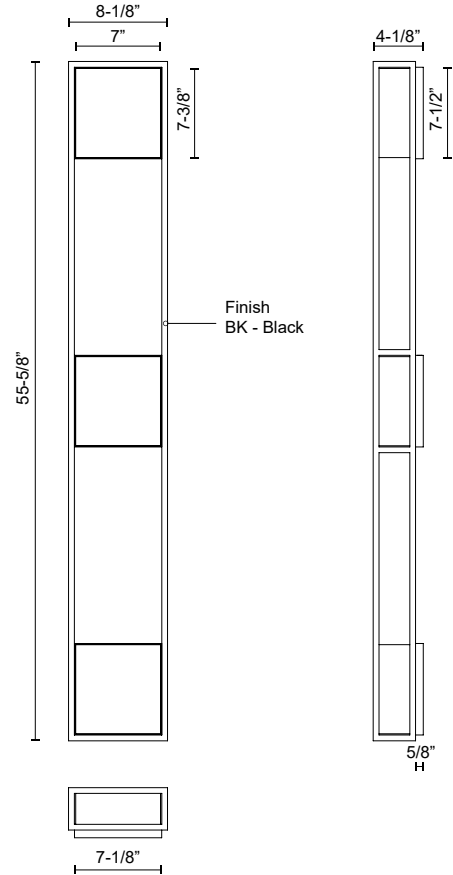

VAIL EW72355

WALL

PROJECT

SPECIFICATION DETAILS

* For custom options, consult factory for details.

Fixture Dimensions	W8-1/8" x H55-5/8" x E4-1/8"
Light Source	AC LED Module
Wattage	47W
Total Lumens	3700lm
Delivered Lumens	1700lm*
Voltage	120V
Color Temperature	3000K
CRI (Ra)	90CRI
Optional Color Temps	2700K - 5000K Available, Minimum Order Quantities Apply
LED Rated Life	50,000 hours
Dimming	100% - 10%, ELV Dimmer (Not Included)
Glass Details	Clear Exterior White Interior Glass
Location	Wet
Warranty	5 Years
Illumination Direction	Front
Mounting Style	All Orientation

DESCRIPTION

Luxe lighting that will make your home stand out is what the Vail Collection offers. The geometric design provides a simple yet elegant approach to lighting the exterior or interior of your home. Each size can be mounted horizontally or vertically, allowing you to create an extraordinary lighting arrangement.

KUZCO

19054 28TH AVENUE
SURREY - BC V3Z 6M3
CANADA

WWW.KUZCOLIGHTING.COM

COMMENT