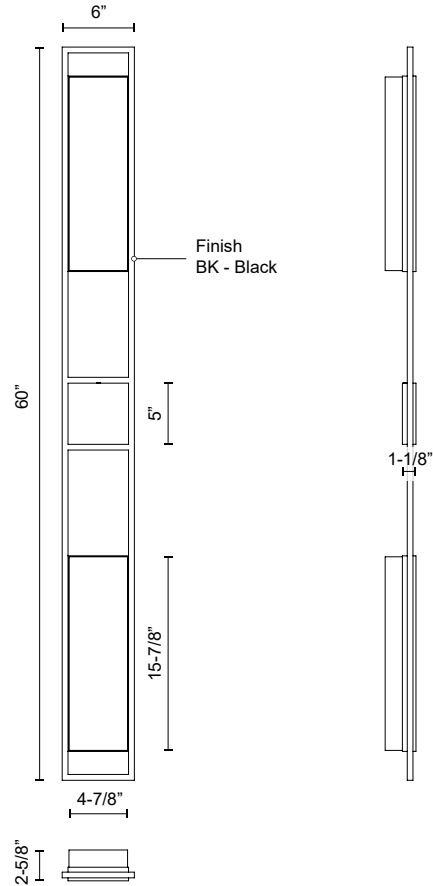

ASPEN EW72560

WALL

PROJECT

SPECIFICATION DETAILS

* For custom options, consult factory for details.

Fixture Dimensions	W6" x H60" x E2-5/8"
Light Source	AC LED Module
Wattage	43W
Total Lumens	3400lm
Delivered Lumens	1580lm*
Voltage	120V
Color Temperature	3000K
CRI (Ra)	90CRI
Optional Color Temps	2700K - 5000K Available, Minimum Order Quantities Apply
LED Rated Life	50,000 hours
Dimming	100% - 10%, ELV Dimmer (Not Included)
Glass Details	Clear Exterior White Interior Glass
ADA Compliant	Yes
Location	Wet
Compliance	ADA
Warranty	5 Years
Illumination Direction	Front
Mounting Style	All Orientation

DESCRIPTION

Oversized exterior lighting meets chic, refined design in the Aspen Collection. With two sizes available, these extravagant light fixtures are upscale with a modern design that can be mounted either horizontally or vertically, depending on preference and style. Each lamp emits omnidirectional light that is wonderful for illuminating the front of your home.

KUZCO

19054 28TH AVENUE
SURREY - BC V3Z 6M3
CANADA

WWW.KUZCOLIGHTING.COM

COMMENT