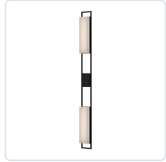

ASPEN EW72560

WALL

PROJECT

EW72560-BK
Black

SPECIFICATION DETAILS

* For custom options, consult factory for details.

Fixture Dimensions	W6" x H60" x E2-5/8"
Light Source	AC LED Module
Wattage	43W
Total Lumens	3400lm
Delivered Lumens	1580lm*
Voltage	120V
Color Temperature	3000K
CRI (Ra)	90CRI
Optional Color Temps	2700K - 5000K Available, Minimum Order Quantities Apply
LED Rated Life	50,000 hours
Dimming	100% - 10%, ELV Dimmer (Not Included)
Glass Details	Clear Exterior White Interior Glass
ADA Compliant	Yes
Location	Wet
Compliance	ADA
Warranty	5 Years
Illumination Direction	Front
Mounting Style	All Orientation

DESCRIPTION

Oversized exterior lighting meets chic, refined design in the Aspen Collection. With two sizes available, these extravagant light fixtures are upscale with a modern design that can be mounted either horizontally or vertically, depending on preference and style. Each lamp emits omnidirectional light that is wonderful for illuminating the front of your home.