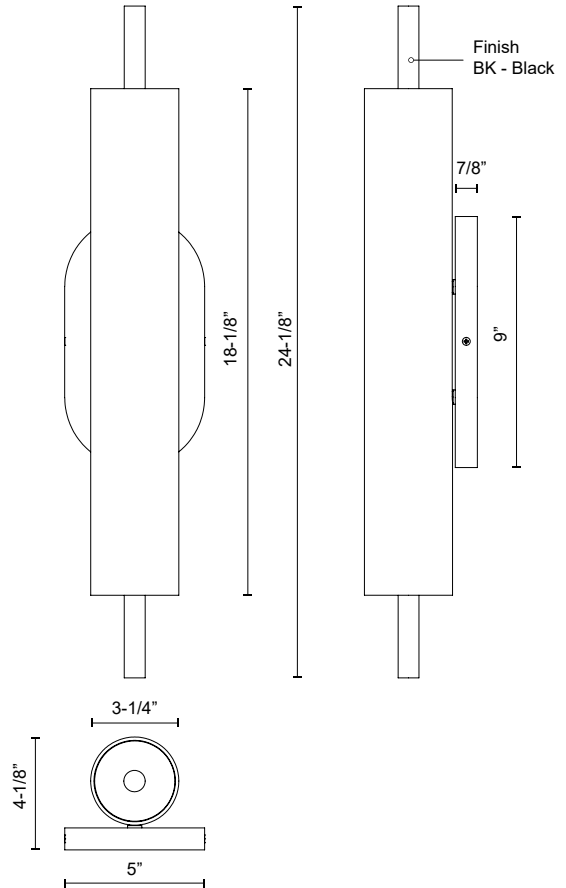

**ESTES
EW72724**

WALL

PROJECT

SPECIFICATION DETAILS

* For custom options, consult factory for details.

Fixture Dimensions	W3-1/4" x H24-1/8" x E4-1/8"
Light Source	AC LED Module
Wattage	21W
Total Lumens	1620lm
Delivered Lumens	1100lm*
Voltage	120V
Color Temperature	3000K
CRI (Ra)	90CRI
Optional Color Temps	2700K - 5000K Available, Minimum Order Quantities Apply
LED Rated Life	50,000 hours
Dimming	100% - 10%, ELV Dimmer (Not Included)
Glass Details	Opal Glass
Location	Wet
Warranty	5 Years
Illumination Direction	Front/Back
Mounting Style	All Orientation
Canopy Dimensions	W5" x H9" x E7/8"

DESCRIPTION

Achieve delicate outdoor lighting with our Estes Collection. These scroll-like pendant lamps provide a level of sophistication and refinement that can instantly boost your curb appeal. The opal glass diffuser offers omni directional lighting for ample illumination that is perfect for the outdoors and darker areas of the home. These charismatic lights can also be used as vanity lights for a soft luxurious look.

KUZCO

19054 28TH AVENUE
SURREY - BC V3Z 6M3
CANADA

WWW.KUZCOLIGHTING.COM

COMMENT