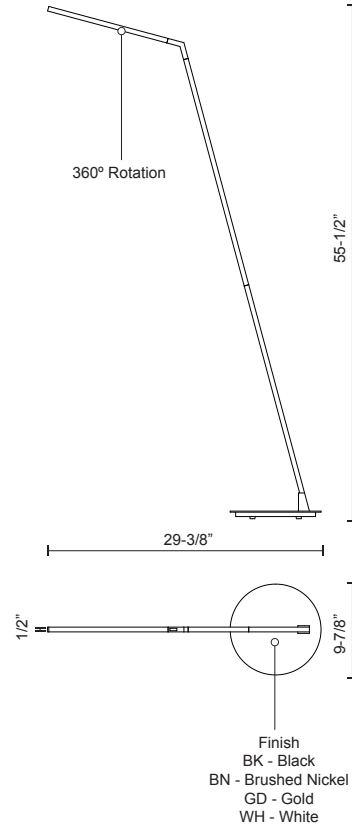

MITER FL25558

LAMPS

PROJECT

DESCRIPTION

A thin angular line forms the gesture synonymous with the MITER floor and table lamp series. Employed within the top arm of the diminutive square profile is a linear LED source capped by an inset opal diffuser providing uniform soft illumination. The precisely machined aluminum body conceals further functionality with simple power connectors to enable easy assembly and added rotational adjustment. A handsome circular dimmer adorns the structure. Available in multiple finishes.

FL25558-BK
Black

FL25558-BN
Brushed Nickel

FL25558-WH
White

FL25558-GD
Gold

SPECIFICATION DETAILS

* For custom options, consult factory for details.

Fixture Dimensions	L29-3/8" x W9-7/8" x H55-1/2"
Light Source	LED
Wattage	9W
Total Lumens	760lm
Delivered Lumens	BK-208lm*; BN-367lm*; GD-304lm*; WH-425lm*;
Voltage	120V
Color Temperature	3000K
CRI (Ra)	>90
Optional Color Temps	2700K - 5000K Available, Minimum Order Quantities Apply
LED Rated Life	50,000 hours
Dimming	100% - 10%, Touch dimmer
Diffuser Details	White Acrylic Diffuser
Location	Dry
Warranty	5 Years