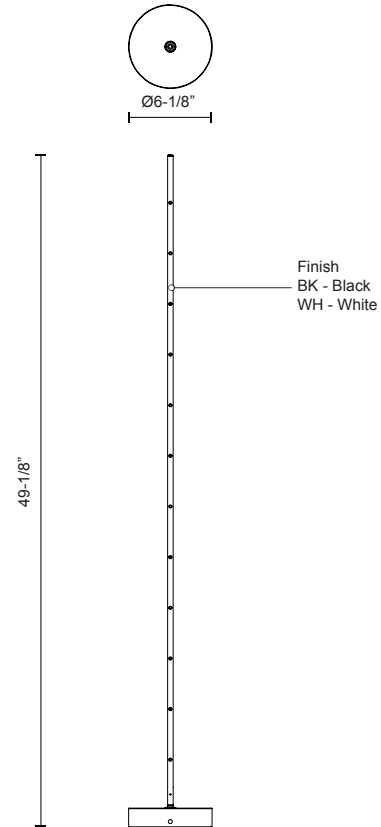

**REEDS
FL46748**

LAMPS

PROJECT

FL46748-WH
White

FL46748-BK
Black

SPECIFICATION DETAILS

* For custom options, consult factory for details.

Fixture Dimensions	D6-1/8" x H49-1/8"
Light Source	LED
Wattage	12W
Total Lumens	1020lm*
Delivered Lumens	800lm*
Voltage	120V
Color Temperature	3000K
CRI (Ra)	>90
Optional Color Temps	2700K - 5000K Available, Minimum Order Quantities Apply
LED Rated Life	50,000 hours
Dimming	100% - 10%, Touch dimmer
Location	Dry
Warranty	5 Years

DESCRIPTION

The Reeds floor piece features a single, or multiple elegantly minimal wands, casting a soft directional glow with minimal hardware. Each wand is effortlessly repositionable; a smooth swivel allows the light to be angled precisely, and to create dynamic lines within the fixture.