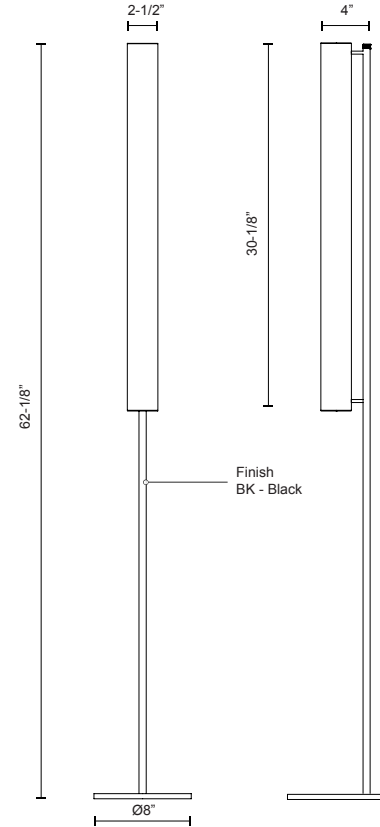

# GRAMERCY FL70155

LAMPS

PROJECT

FL70155-BK  
Black

## SPECIFICATION DETAILS

\* For custom options, consult factory for details.

<b>Fixture Dimensions</b>	D8" x H62-1/8"
<b>Light Source</b>	LED
<b>Wattage</b>	25W
<b>Total Lumens</b>	2125lm*
<b>Delivered Lumens</b>	BK-1200lm*
<b>Voltage</b>	120V
<b>Color Temperature</b>	3000K
<b>CRI (Ra)</b>	>90
<b>Optional Color Temps</b>	2700K - 5000K Available, Minimum Order Quantities Apply
<b>LED Rated Life</b>	50,000 hours
<b>Dimming</b>	100% - 10%, Touch dimmer
<b>Glass Details</b>	White Glass
<b>Location</b>	Dry
<b>Warranty</b>	5 Years

## DESCRIPTION

Frosted glass cylinders, available as a single or in multiples, are composed around an aluminum die-cast body, emitting an even 360° glow of ambient light. The Gramercy standing fixtures feature a touch dimmer and a black finish