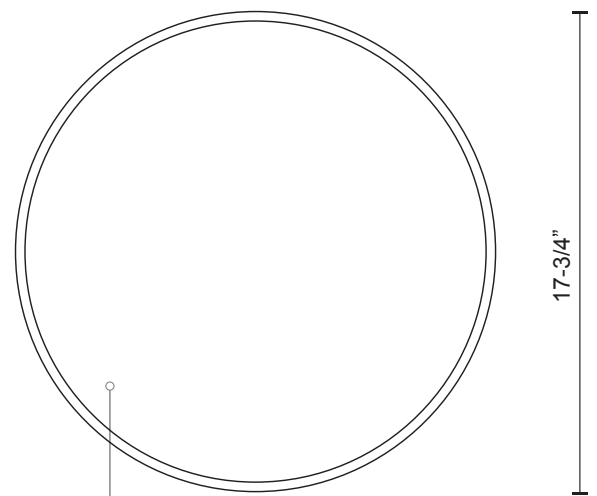

Color Temp	3000K
CRI (Ra)	>80
Dimming	100% - 10%
Rated Life	50,000 hours

Voltage	Watt	LED Lumens	Delivered Lumens	Finish(es)
120V	53W	4000lm	1887lm*	BK / WH

\*Subject to Testing Confirmation

FM11418-WH

White Acrylic Diffuser