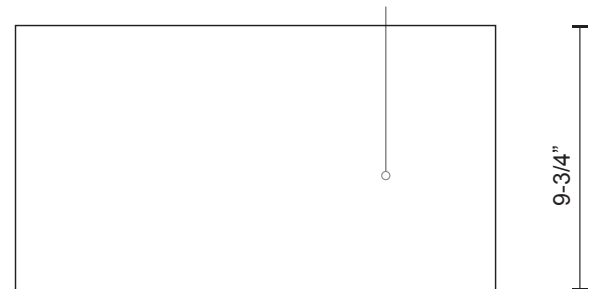

FM11418

SPECIFICATION SHEET

PROJECT	
DATE	TYPE

Sophisticated LED technology meets ceiling with minimalist design

- Gold interior with black metal details or silver interior with white metal details
- White acrylic diffuser
- Dimmable with ELV dimmer (Not included)
- 120V

Color Temp	3000K
CRI (Ra)	>80
Dimming	100% - 10%
Rated Life	50,000 hours

Voltage	Watt	LED Lumens	Delivered Lumens	Finish(es)
120V	53W	4000lm	1887lm*	BK / WH

*Subject to Testing Confirmation

FM11418-WH

White Acrylic Diffuser

Finish
BK - Black with Gold Interior
WH - White with Silver Interior