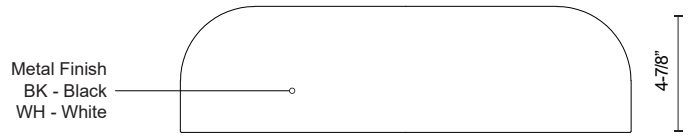

BEACON
FM13120-5CCT
 FLUSH MOUNT

PROJECT

FM13120-WH-5CCT
White

FM13120-BK-5CCT
Black

DESCRIPTION

The Beacon family is bold, contemporary, and timeless. Made with a steel shade and a powder-coated finish, this classic form can complement any space. Even illumination is produced with LED technology. Available as a flush mount or pendant in two sizes.

SPECIFICATION DETAILS

Fixture Dimensions	D20" x H4-7/8"
Light Source	AC LED Module
Wattage	24W
Total Lumens	1600lm
Delivered Lumens	1292lm
Voltage	120V
Color Temperature	Selectable CCT 2700K/3000K/3500K/4000K/5000K
CRI (Ra)	90CRI
LED Rated Life	50,000 hours
Dimming	100% - 10%, ELV Dimmer (Not Included)
Diffuser Details	Opal Glass
Shade Details	Heavy Spun Steel Shade
Location	Dry
Illumination Direction	Downlight
Mounting Style	All Orientation; Ceiling and Wall;
CEC Title 24 JA8	Yes, JA8-2022
Paint Finish	BK01; WH01;