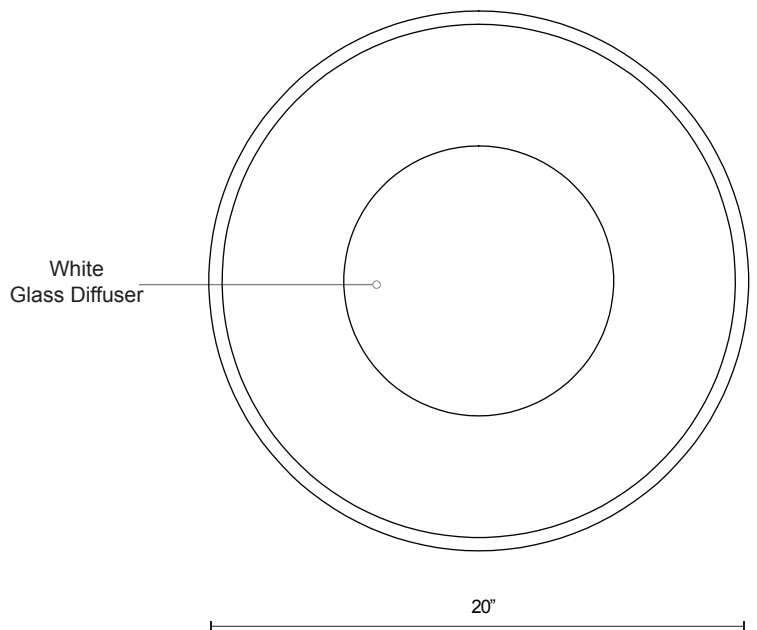

## Flush Mount

BK - Black

WH - White

<b>PROJECT</b>		
<b>DATE</b>		<b>TYPE</b>

Voltage	Watt	LED Lumens	Delivered Lumens	Finish(es)	Color Temp	3000K
120V	24W*	1600lm*	1049lm*	BK - Black	CRI(Ra)	>90
120V	24W*	1600lm*	1062lm*	WH - White	Dimming	100%-10%
					Rated Life	50,000 hours

\*Preliminary figures