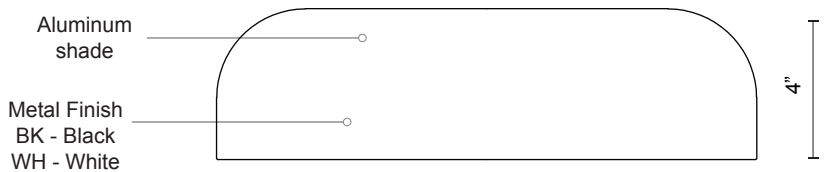

## Flush Mount

BK - Black

WH - White

<b>PROJECT</b>		
<b>DATE</b>		<b>TYPE</b>

Voltage	Watt	LED Lumens	Delivered Lumens	Finish(es)	Color Temp	3000K
120V	24W*	1600lm*	1049lm*	BK - Black	CRI(Ra)	>90
120V	24W*	1600lm*	1062lm*	WH - White	Dimming	100%-10%
					Rated Life	50,000 hours

\*Preliminary figures