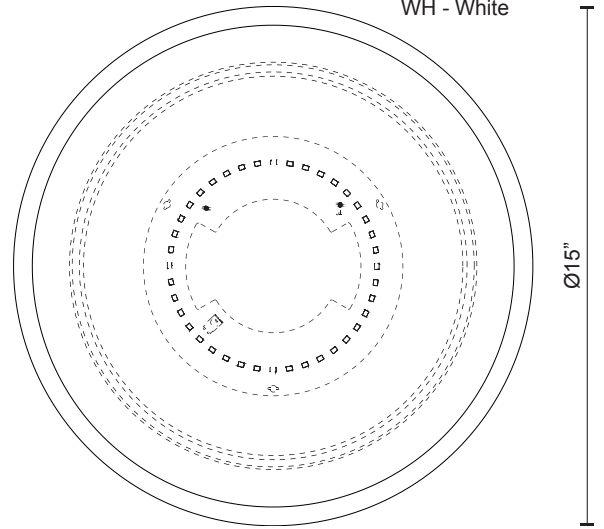

**MALTA  
FM1515**  
FLUSH MOUNT

PROJECT

**DESCRIPTION**

Single lamp LED flush mount ceiling fixture with round white opal glass. Metal details available in black, brushed nickel, chrome finish or vintage brass finish and is equipped with our powerful 120V AC LED technology

**SPECIFICATION DETAILS**

\* For custom options, consult factory for details.

<b>Fixture Dimensions</b>	D15"x H3-3/8"
<b>Light Source</b>	LED
<b>Wattage</b>	18W
<b>Total Lumens</b>	1300lm
<b>Delivered Lumens</b>	BN-840lm; VB-976lm;
<b>Voltage</b>	120V
<b>Color Temperature</b>	3000K
<b>CRI (Ra)</b>	>90
<b>Optional Color Temps</b>	2700K - 5000K Available, Minimum Order Quantities Apply
<b>LED Rated Life</b>	50,000 hours
<b>Dimming</b>	100% - 10%, ELV Dimmer (Not Included)
<b>Glass Details</b>	White Opal Glass
<b>Location</b>	Dry
<b>Warranty</b>	5 Years