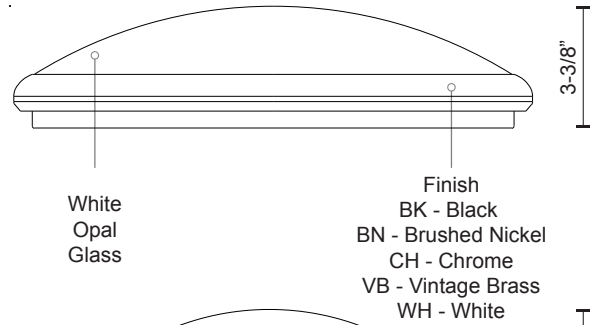

**MALTA  
FM1515**  
FLUSH MOUNT

PROJECT

**DESCRIPTION**

Single lamp LED flush mount ceiling fixture with round white opal glass. Metal details available in black, brushed nickel, chrome finish or vintage brass finish and is equipped with our powerful 120V AC LED technology

**SPECIFICATION DETAILS**

\* For custom options, consult factory for details.

<b>Fixture Dimensions</b>	D15"x H3-3/8"
<b>Light Source</b>	LED
<b>Wattage</b>	18W
<b>Total Lumens</b>	1300lm
<b>Delivered Lumens</b>	BN-840lm; VB-976lm;
<b>Voltage</b>	120V
<b>Color Temperature</b>	3000K
<b>CRI (Ra)</b>	>90
<b>Optional Color Temps</b>	2700K - 5000K Available, Minimum Order Quantities Apply
<b>LED Rated Life</b>	50,000 hours
<b>Dimming</b>	100% - 10%, ELV Dimmer (Not Included)
<b>Glass Details</b>	White Opal Glass
<b>Location</b>	Dry
<b>Warranty</b>	5 Years