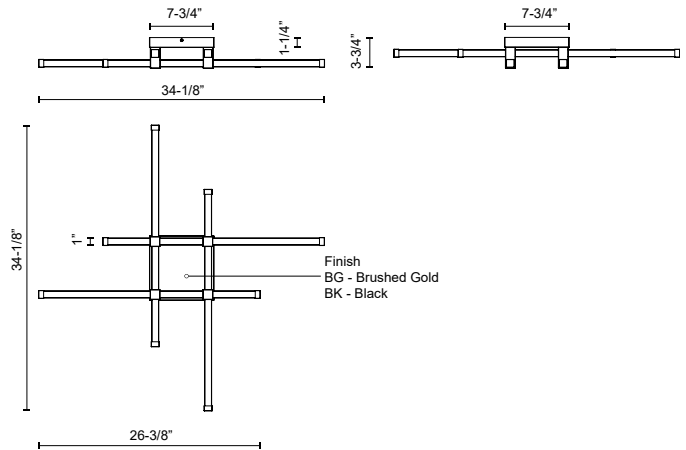

FM23534-BG
Brushed Gold

FM23534-BK
Black

SPECIFICATION DETAILS

* For custom options, consult factory for details.

Fixture Dimensions	L34-1/8" x W34-1/8" x H3-3/4"
Light Source	LED with DC Driver
Wattage	29W
Total Lumens	2250lm
Delivered Lumens	2020lm*
Voltage	120V
Color Temperature	3000K
CRI (Ra)	90CRI
Optional Color Temps	2700K - 5000K Available, Minimum Order Quantities Apply
LED Rated Life	50,000 hours
Dimming	100% - 10%, TRIAC or ELV Dimmer (Not Included)
Diffuser Details	Clear Acrylic Exterior/White Silicone Interior
Location	Dry
Compliance	T24-JA8
Warranty	5 Years
Illumination Direction	Up/Down
CEC Title 24 JA8	Yes, JA8-19
Canopy Dimensions	L7-3/4" x W7-3/4" x H1-1/4"