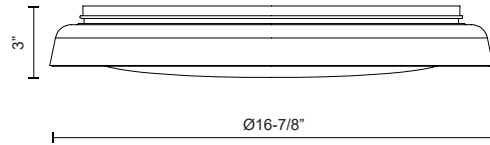

**HAMPTON
FM43117
FLUSH MOUNT**

PROJECT

DESCRIPTION

Steel base with polymeric body, frosted acrylic lens, matte black finish

FM43117-BK
Black

SPECIFICATION DETAILS

* For custom options, consult factory for details.

Fixture Dimensions	D16-7/8" x H3"
Light Source	LED
Wattage	30W
Total Lumens	2550lm
Delivered Lumens	BK-885lm
Voltage	120V
Color Temperature	3000K
CRI (Ra)	>90
Optional Color Temps	2700K - 5000K Available, Minimum Order Quantities Apply
LED Rated Life	50,000 hours
Dimming	100% - 10%, ELV Dimmer (Not Included)
Diffuser Details	Frosted Polymeric Diffuser
Location	Dry
Warranty	5 Years