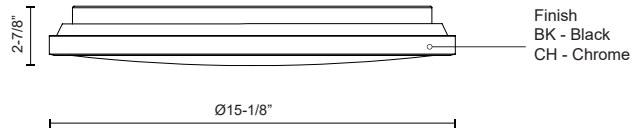

BROOK
FM43315-5CCT
 FLUSH MOUNT

PROJECT

FM43315-CH-5CCT

Chrome

FM43315-BK-5CCT

Black

SPECIFICATION DETAILS

Fixture Dimensions	D15-1/8" x H2-7/8"
Light Source	AC LED Module
Wattage	30W
Total Lumens	2550lm
Delivered Lumens	BK-1463lm; CH-1476lm;
Voltage	120V
Color Temperature	Selectable CCT 2700K/3000K/3500K/4000K/5000K
CRI (Ra)	90CRI
LED Rated Life	50,000 hours
Dimming	100% - 10%, ELV Dimmer (Not Included)
Diffuser Details	Frosted acrylic diffuser
Location	Dry
Illumination Direction	Downlight
Mounting Style	All Orientation; Ceiling and Wall;
CEC Title 24 JA8	Yes, JA8-2022
Paint Finish	BK01; CH01;

* For custom options, consult factory for details.

* For warranty information, please visit www.kuzcolighting.com/warranty

DESCRIPTION

Circular steel base with polymeric body, frosted acrylic lens. Available in chrome or black finish.