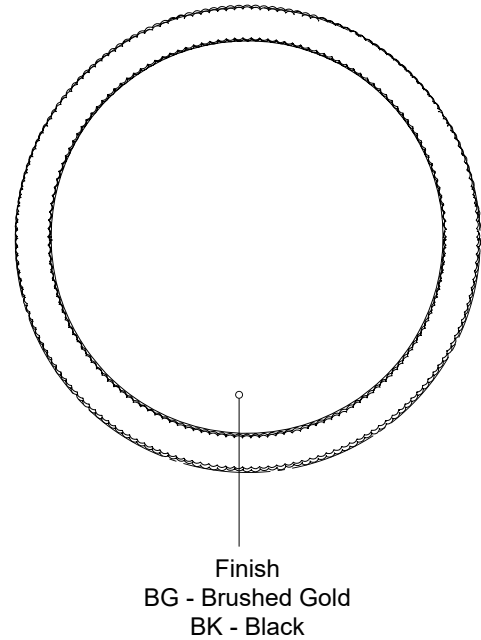

CALIX
FM45316
FLUSH MOUNT

PROJECT

SPECIFICATION DETAILS

Fixture Dimensions	D15-3/4" x H3-1/4"
Light Source	LED with DC Driver
Wattage	28W
Total Lumens	2380lm
Delivered Lumens	BG-1986lm (@3000K) | 2178lm (@3500K) | 2091lm (@4000K); BK-1786lm (@3000K) | 1967lm (@3500K) | 1885lm (@4000K);
Voltage	120V
Color Temperature	Selectable CCT 3000K/3500K/4000K/
CRI (Ra)	90CRI
LED Rated Life	50,000 hours
Dimming	100% - 10%, TRIAC or ELV Dimmer (Not Included)
Diffuser Details	White Acrylic (interior)
Glass Details	Clear Ribbed PC (Exterior)
Location	Dry
Illumination Direction	Down
Canopy Dimensions	D13-7/8" x H1-1/4"
CEC Title 24 JA8	Yes, JA8-2022
Paint Finish	BG01; BK02;

* For custom options, consult factory for details.

* For warranty information, please visit www.kuzcolighting.com/warranty

DESCRIPTION

The Calix Collection was created for those who like to be in control. Each flush mount has an integrated internal switch that allows complete control between three different color temperatures. That way, you can easily transition from cool working light to a warm, welcoming glow for entertaining or relaxing. The unique ribbed polycarbonate diffuser gives the piece depth and allure that blends well with all modern décor. Available in Brushed Gold and Powder-Coated Black.

KUZCO

CANADA: 19054 28TH AVENUE - SURREY, BC V3Z 6M3
USA: 3035 E. LONE MOUNTAIN ROAD - LAS VEGAS, NV 89081

WWW.KUZCOLIGHTING.COM

© 2023 KUZCO LIGHTING. ALL RIGHTS RESERVED.

COMMENT