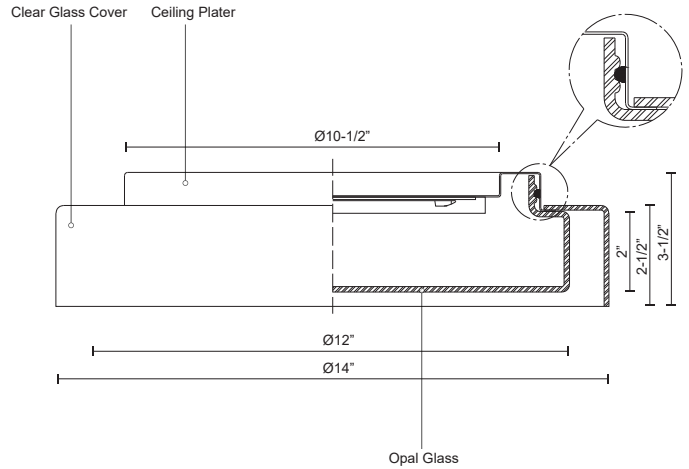

ASTON
FM48614-5CCT
FLUSH MOUNT

PROJECT

DESCRIPTION

Clear round aesthetic glass. Opal glass cylindrical diffuser. Powder-coated white steel ceiling plate. Down light. Custom options available.

SPECIFICATION DETAILS

Fixture Dimensions	D14" x H3-1/2"
Light Source	AC LED Module
Wattage	24W
Total Lumens	2160lm
Delivered Lumens	1436lm
Voltage	120V
Color Temperature	Selectable CCT 2700K/3000K/3500K/4000K/5000K
CRI (Ra)	90CRI
LED Rated Life	50,000 hours
Dimming	100% - 10%, ELV Dimmer (Not Included)
Shade Details	Clear Glass Shade
Glass Details	Opal Glass
Location	Dry
Illumination Direction	Downlight
Mounting Style	All Orientation; Ceiling and Wall;
CEC Title 24 JA8	Yes, JA8-2022
Paint Finish	WH01
Finish Option(s)	Clear

* For custom options, consult factory for details.
* For warranty information, please visit www.kuzcolighting.com/warranty

KUZCO

CANADA: 19054 28TH AVENUE - SURREY, BC V3Z 6M3
USA: 3035 E. LONE MOUNTAIN ROAD - LAS VEGAS, NV 89081

WWW.KUZCOLIGHTING.COM

© 2019 KUZCO LIGHTING. ALL RIGHTS RESERVED.

COMMENT