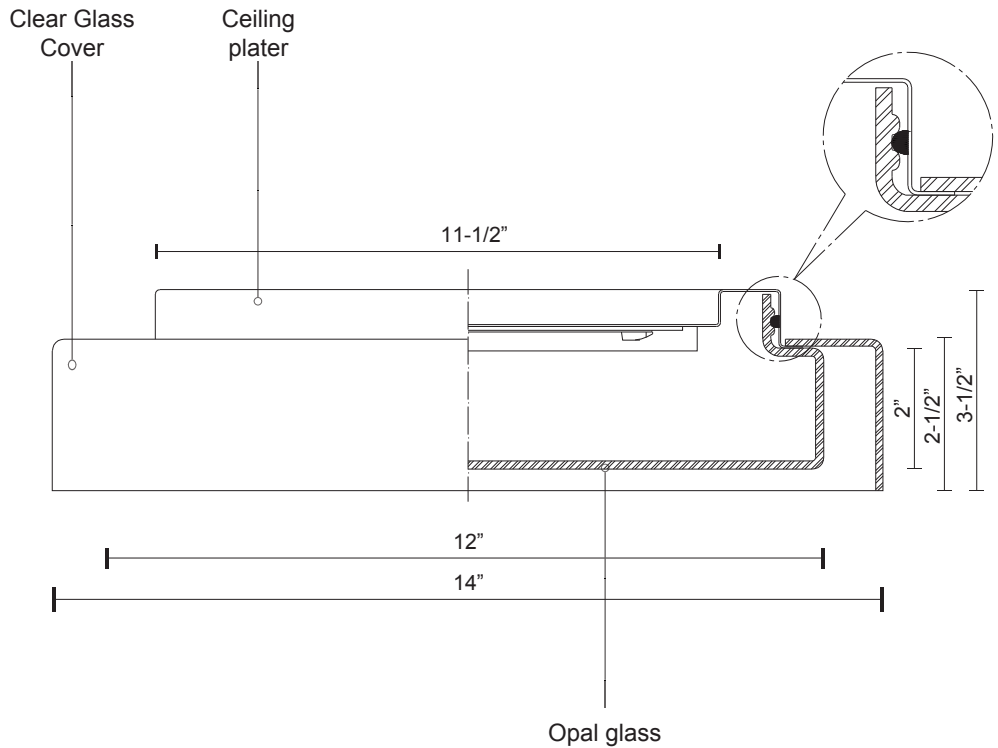

FM48614

Specification Sheet

Flush Mount

PROJECT					
DATE				TYPE	
Voltage	Watt	LED Lumens	Delivered Lumens	Finish(es)	Color Temp 3000K CRI(Ra) >90 Dimming 100%-10% Rated Life 50,000 hours
120V	24W*	2160lm*	1300lm*	CL - Clear	

Canopy dimensions:
 D11-1/2"x H7/8"

Comments: