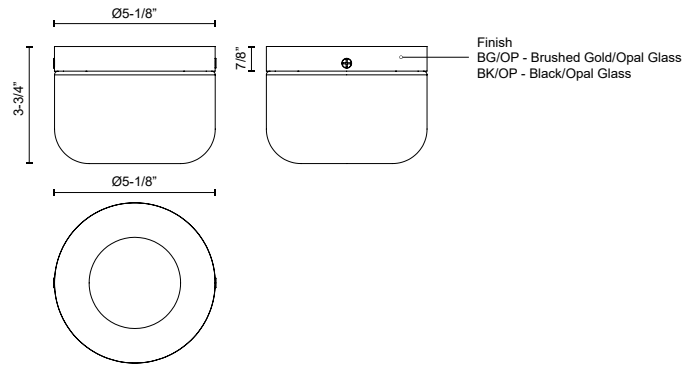

FM53005-BK/OP
Black/Opal Glass

FM53005-BG/OP
Brushed Gold/Opal Glass

SPECIFICATION DETAILS

* For custom options, consult factory for details.

Fixture Dimensions	D5-1/8" x H3-3/4"
Light Source	AC LED Module
Wattage	13W
Total Lumens	1020lm*
Delivered Lumens	420lm*
Voltage	120V
Color Temperature	3000K
CRI (Ra)	90CRI
Optional Color Temps	2700K - 5000K Available, Minimum Order Quantities Apply
LED Rated Life	50,000 hours
Dimming	100% - 10%, ELV Dimmer (Not Included)
Glass Details	Opal Glass
Location	Damp
Warranty	5 Years
Illumination Direction	Down
Canopy Dimensions	D5-1/8" x H7/8"