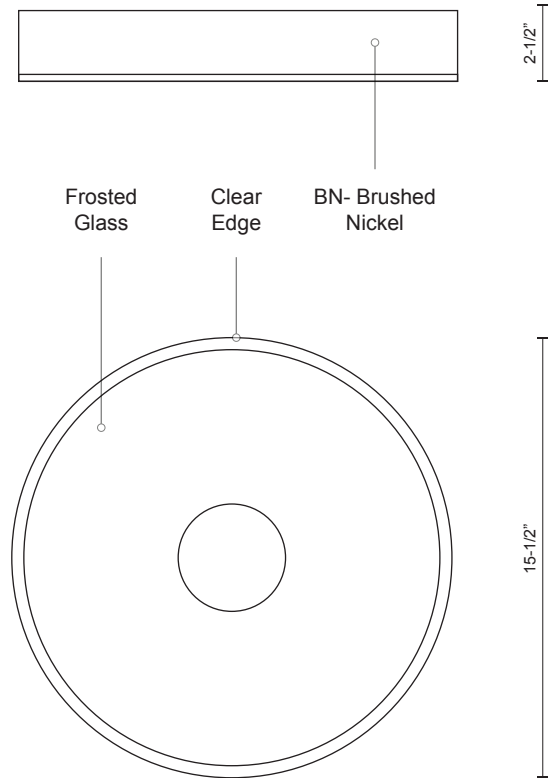

FM7616-BN

SPECIFICATION SHEET

PROJECT	
DATE	TYPE

Sophisticated LED technology meets ceiling with minimalist design

- Round frosted glass with clear edge
- Brushed nickel details
- Dimmable with ELV dimmer (Not included)
- 120V

Color Temp 3000K
CRI (Ra) >90
Dimming 100% - 10%
Rated Life 50,000 hours

Voltage	Watt	LED Lumens	Delivered Lumens	Finish(es)
120V	29W	2000lm	1442lm	BN - Brushed Nickel

*Subject to Testing Confirmation