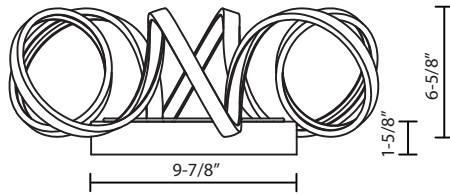

## Flush Mount

AN - Antique Brass

BK - Black

AS - Antique Silver

PROJECT						
DATE		TYPE				
Voltage	Watt	LED Lumens	Delivered Lumens	Finish(es)	Color Temp	3000K
120V	32W	2930lm	1905lm*	AS - Antique Silver	CRI (Ra)	>90
120V	32W	2930lm	1905lm*	AN - Antique Brass	Dimming	100% - 10%
120V	32W	2930lm	1905lm*	BK - Black	Rated Life	50,000 hours

\*Preliminary figures

### Product Descriptions

A Flush mount with extruded and rolled rectangular aluminum helix ring.  
Flexible silicon rubber diffuser

Fixture Weight:  
4lb

Canopy Dimensions:  
D: 9-7/8", H: 1-5/8"

Comments: