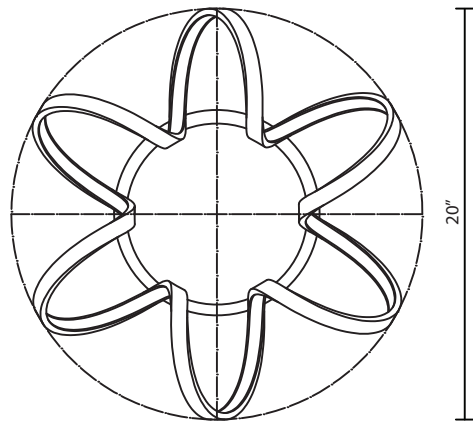

## Flush Mount

AN - Antique Brass

BK - Black

AS - Antique Silver

PROJECT						
DATE		TYPE				
Voltage	Watt	LED Lumens	Delivered Lumens	Finish(es)	Color Temp	3000K
120V	32W	2930lm	1905lm*	AS - Antique Silver	CRI (Ra)	>90
120V	32W	2930lm	1905lm*	AN - Antique Brass	Dimming	100% - 10%
120V	32W	2930lm	1905lm*	BK - Black	Rated Life	50,000 hours

\*Preliminary figures

### Product Descriptions

A Flush mount with extruded and rolled rectangular aluminum helix ring.  
Flexible silicon rubber diffuser

Fixture Weight:  
4lb

Canopy Dimensions:  
D: 9-7/8", H: 1-5/8"

Comments: