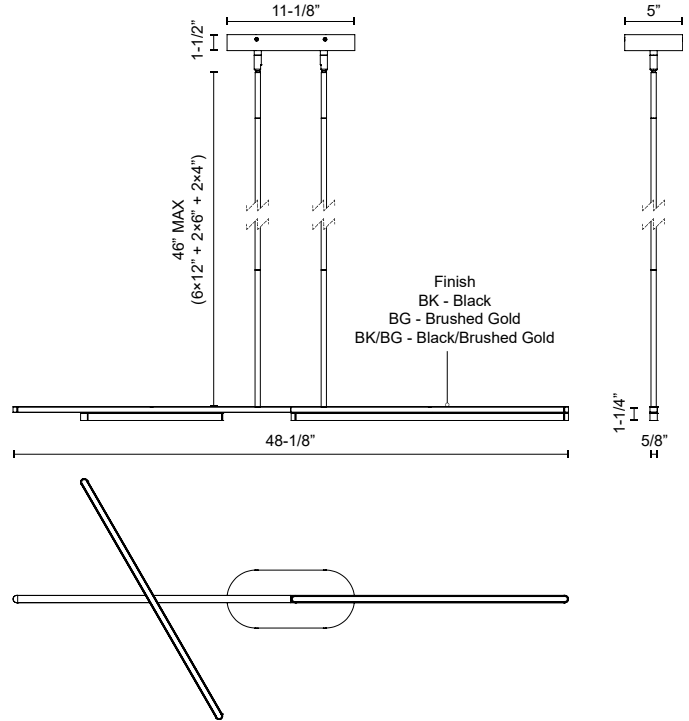

SHIFT LP28748

PENDANTS

PROJECT

SPECIFICATION DETAILS

* For custom options, consult factory for details.

Fixture Dimensions	L48-1/8" x W5/8" x H1-1/4"
Light Source	LED with DC Driver
Wattage	36W
Total Lumens	2900lm
Delivered Lumens	1120lm*
Voltage	120V
Color Temperature	3000K
CRI (Ra)	90CRI
Optional Color Temps	2700K - 5000K Available, Minimum Order Quantities Apply
LED Rated Life	50,000 hours
Dimming	100% - 10%, TRIAC or ELV Dimmer (Not Included)
Diffuser Details	White Acrylic
Adjustable	Yes
Rod Length	46" Max (6x12" + 2x6" + 2x4")
Minimum Hang Height	6"
Ceiling Adaptor	Yes, Up to 45 Degrees
Location	Dry
Compliance	T24-JA8
Warranty	5 Years
Illumination Direction	Down
CEC Title 24 JA8	Yes, JA8-19
Canopy Dimensions	L11-1/8" x W5" x H1-1/2"

DESCRIPTION

A sleek, minimalistic approach to functionality, the Shift Collection is unparalleled. Boasting two impressive-sized options in two eye-catching finishes, this streamlined design isn't your average pendant light. With two fully adjustable light bars with frosted acrylic diffusers, the Shift family allows you to transform the lighting in your space as needed.

KUZCO

19054 28TH AVENUE
SURREY - BC V3Z 6M3
CANADA

WWW.KUZCOLIGHTING.COM

COMMENT