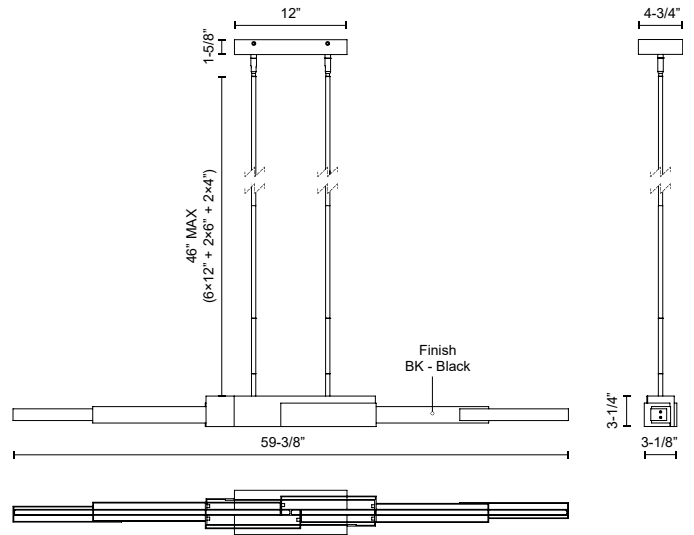

KUZCO

19054 28TH AVENUE
SURREY - BC V3Z 6M3
CANADA

WWW.KUZCOLIGHTING.COM

COMMENT