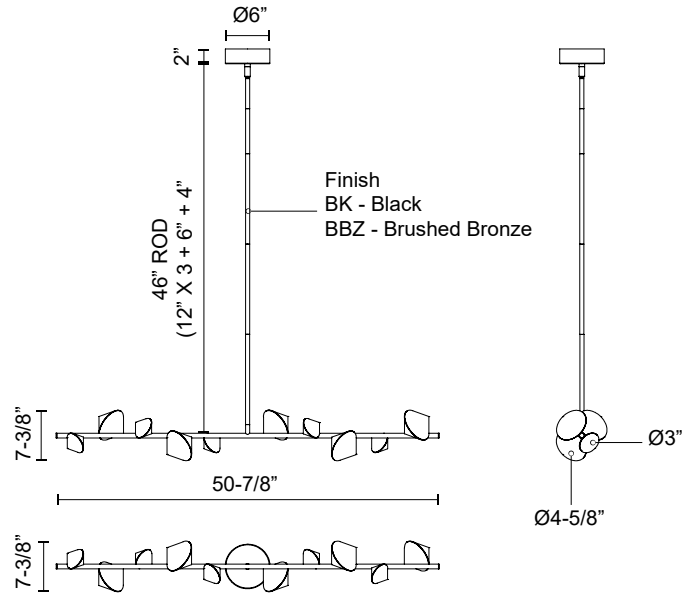

LP50851-BK  
Black

LP50851-BBZ  
Brushed Bronze

**SPECIFICATION DETAILS**

\* For custom options, consult factory for details.

<b>Fixture Dimensions</b>	L50-7/8" x W7-3/8 x H7-3/8"
<b>Light Source</b>	LED with DC Driver
<b>Wattage</b>	30W
<b>Total Lumens</b>	2550lm
<b>Delivered Lumens</b>	1200lm
<b>Voltage</b>	120V
<b>Color Temperature</b>	3000K
<b>CRI (Ra)</b>	90CRI
<b>Optional Color Temps</b>	2700K - 5000K Available, Minimum Order Quantities Apply
<b>LED Rated Life</b>	50,000 hours
<b>Dimming</b>	100% - 10%, TRIAC or ELV Dimmer (Not Included)
<b>Adjustable</b>	Yes
<b>Rod Length</b>	46" Max (3x12" + 1x6" + 1x4")
<b>Wire Length</b>	60"
<b>Minimum Hang Height</b>	15"
<b>Diffuser Details</b>	Interior Sandblasted Acrylic
<b>Location</b>	Dry
<b>Warranty</b>	5 Years
<b>Canopy Dimensions</b>	D6" x H2"