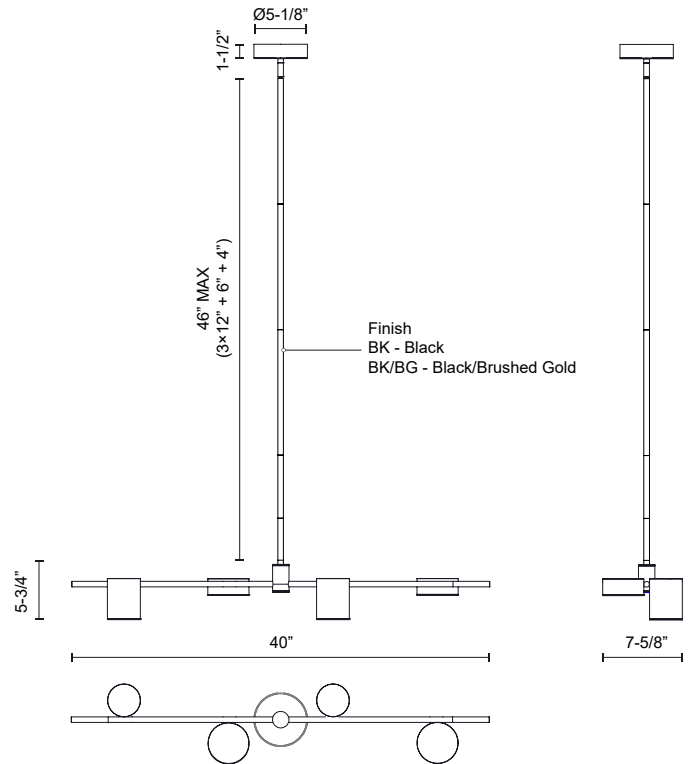

JAYDEN
LP96840
PENDANTS

PROJECT

SPECIFICATION DETAILS

* For custom options, consult factory for details.

Fixture Dimensions	L40" x W7-5/8" x H5-3/4"
Light Source	LED with DC Driver
Wattage	28W
Total Lumens	2320lm
Delivered Lumens	710lm*
Voltage	120V
Color Temperature	3000K
CRI (Ra)	90CRI
Optional Color Temps	2700K - 5000K Available, Minimum Order Quantities Apply
LED Rated Life	50,000 hours
Dimming	100% - 10%, TRIAC or ELV Dimmer (Not Included)
Diffuser Details	Frosted Acrylic
Adjustable	Yes
Rod Length	46" Max (3x12" + 1x6" + 1x4")
Minimum Hang Height	15"
Ceiling Adaptor	Yes, Up to 45 Degrees
Location	Dry
Compliance	T24-JA8
Warranty	5 Years
Illumination Direction	Down
CEC Title 24 JA8	Yes, JA8-19
Canopy Dimensions	D5-1/8" x H1-1/2"

DESCRIPTION

Nature takes on modern form in the Jayden Collection. This family of products inspires movement and flow throughout your space with various-sized lamps. Frosted diffusers allow for soft, natural lighting that adds depth and dimension to a room. Available in Black/Brushed Gold or Black with adjustable arms.

KUZCO

19054 28TH AVENUE
SURREY - BC V3Z 6M3
CANADA

WWW.KUZCOLIGHTING.COM

COMMENT