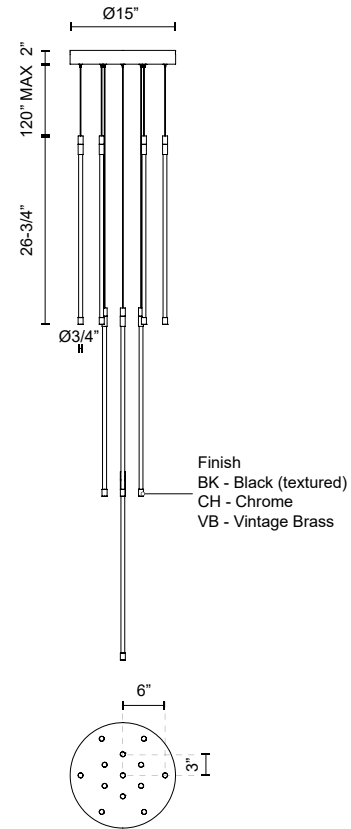

MP75127-CH
Chrome

MP75127-BK
Black

MP75127-VB
Vintage Brass

SPECIFICATION DETAILS

* For custom options, consult factory for details.

Fixture Dimensions	D12-3/4" x H26-3/4"
Light Source	LED with DC Driver
Wattage	120W
Total Lumens	13650lm
Delivered Lumens	11710lm
Voltage	120V
Color Temperature	2700K
CRI (Ra)	90CRI
Optional Color Temps	2700K - 5000K Available, Minimum Order Quantities Apply
LED Rated Life	50,000 hours
Dimming	100% - 10%, TRIAC or ELV Dimmer (Not Included)
Adjustable	Yes
Wire Length	120" Max
Wire Type	Color Matching Coaxial Wire
Minimum Hang Height	30"
Glass Details	Clear Glass
Location	Dry
Warranty	5 Years
Canopy Dimensions	D15" x H2"