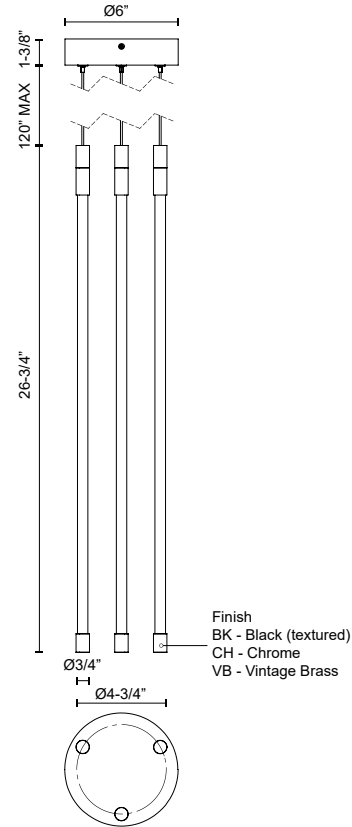

MP75227-CH
Chrome

MP75227-BK
Black

MP75227-VB
Vintage Brass

SPECIFICATION DETAILS

* For custom options, consult factory for details.

Fixture Dimensions	D5-1/2" x H26-3/4"
Light Source	LED with DC Driver
Wattage	28W
Total Lumens	2940lm
Delivered Lumens	2700lm
Voltage	120V
Color Temperature	2700K
CRI (Ra)	90CRI
Optional Color Temps	2700K - 5000K Available, Minimum Order Quantities Apply
LED Rated Life	50,000 hours
Dimming	100% - 10%, TRIAC or ELV Dimmer (Not Included)
Adjustable	Yes
Wire Length	120" Max
Wire Type	Color Matching Coaxial Wire
Minimum Hang Height	30"
Glass Details	Clear Glass
Location	Dry
Warranty	5 Years
Canopy Dimensions	D6" x H1-3/8"