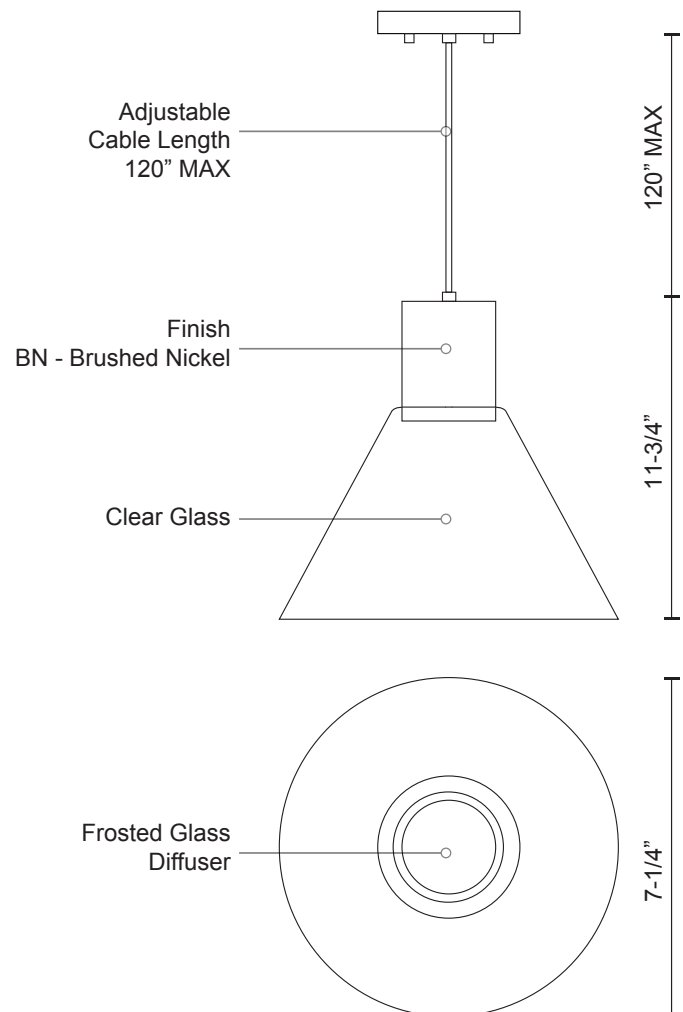

PD11612-BN

SPECIFICATION SHEET

PROJECT

DATE

TYPE

Sophisticated LED technology meets modern pendant

- Cone shaped clear glass
- Brushed nickel metal details
- Dimmable with ELV dimmer (Not included)
- 120V

Color Temp 3000K
CRI (Ra) >80
Dimming 100% - 10%
Rated Life 50,000 hours

Voltage	Watt	LED Lumens	Delivered Lumens	Finish(es)
120V	8W	600lm*	448lm	BN - Brushed Nickel

*Subject to testing confirmation

KUZCO
LIGHTING

20160713

19054 28th Avenue
Surrey, BC, Canada
V3Z 6M3

T: 604 538 7162
F: 604 538 7196
W: Kuzcolighting.com