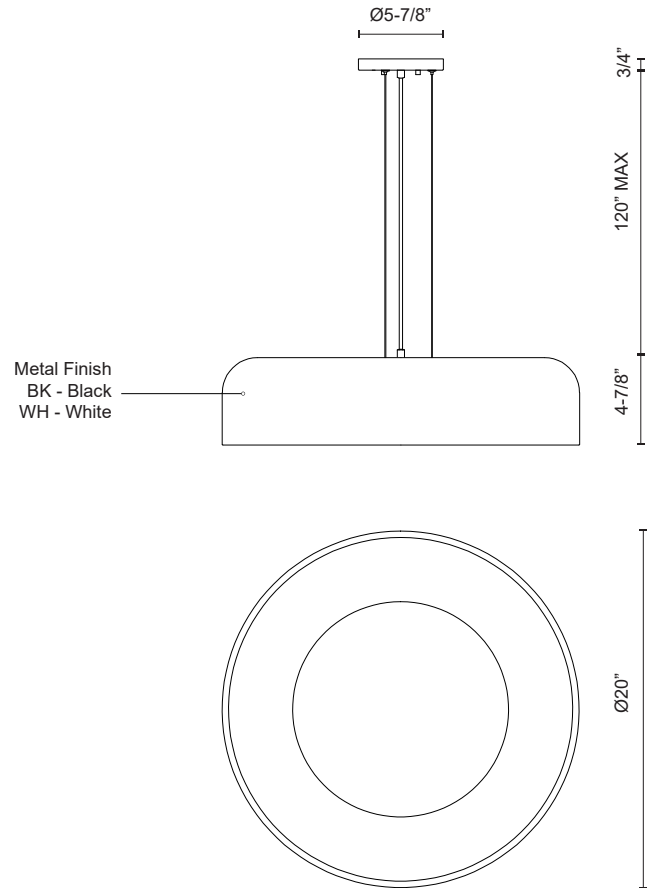

BEACON PD13120-5CCT

PENDANTS

PROJECT

PD13120-WH-5CCT

White

PD13120-BK-5CCT

Black

SPECIFICATION DETAILS

Fixture Dimensions	D20" x H4-7/8"
Light Source	AC LED Module
Wattage	24W
Total Lumens	1600lm
Delivered Lumens	1292lm
Voltage	120V
Color Temperature	Selectable CCT 2700K/3000K/3500K/4000K/5000K
CRI (Ra)	90CRI
LED Rated Life	50,000 hours
Dimming	100% - 10%, ELV Dimmer (Not Included)
Diffuser Details	Opal Glass
Shade Details	Heavy Spun Steel Shade
Adjustable	Yes
Wire Length	120" Max
Wire Type	Clear Aircraft Cable, BK - Black Braided Cord; WH - White Braided Cord;
Minimum Hang Height	9"
Sloped Ceiling Adaptable	Yes
Location	Dry
Illumination Direction	Downlight
CEC Title 24 JA8	Yes, JA8-2022
Canopy Dimensions	D5-7/8" x H3/4"
Paint Finish	BK01; WH01;

* For custom options, consult factory for details.

* For warranty information, please visit www.kuzcolighting.com/warranty

DESCRIPTION

The Beacon family is bold, contemporary, and timeless. Made with a steel shade and a powder-coated finish, this classic form can complement any space. Even illumination is produced with LED technology. Available as a flush mount or pendant in two sizes.