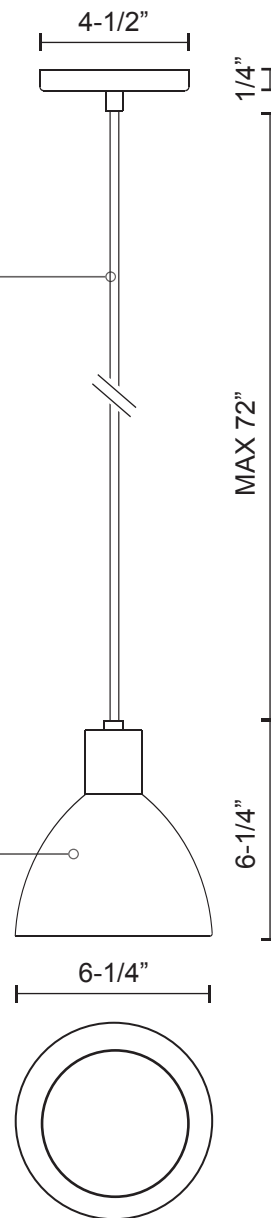

PD1706

SPECIFICATION SHEET

Sophisticated LED technology meets classic pendant

- Heavy plated dome shaped metal shade
- Available in three sizes
- Chrome, brushed nickel, white, and black metal details
- Dimmable with ELV dimmer (Not included)
- 120V

Color Temp 3000K
 CRI (Ra) >90
 Dimming 100% - 10%
 Rated Life 50,000 hours

Voltage	Watt	LED Lumens	Delivered Lumens	Finish(es)
120V	8W	600lm*	340lm*	BN- Brushed Nickel
120V	8W	600lm*	340lm*	CH - Chrome
120V	8W	600lm*	340lm*	WH - White
120V	8W	600lm*	340lm*	BK - Black

*Subject to testing confirmation

PD1706-BK

PD1706-BN

PD1706-CH

PD1706-WH

Adjustable
MAX 72"

Metal Finish
 BN - Brushed Nickel
 CH - Chrome
 WH - White
 BK - Black

PROJECT	
DATE	TYPE