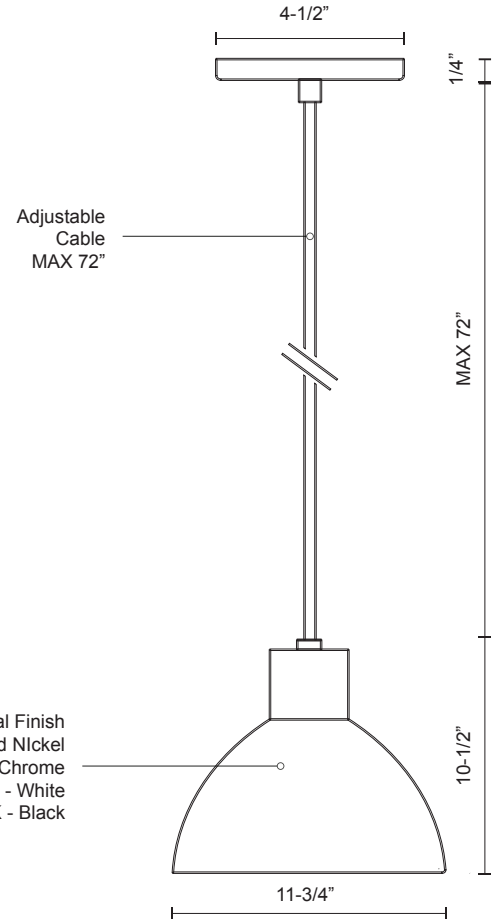

PD1712

SPECIFICATION SHEET

PROJECT		
DATE		TYPE

Sophisticated LED technology meets classic pendant

- Heavy plated dome shaped metal shade
- Brushed nickel, chrome or white metal details
- Dimmable with ELV dimmer (Not included)
- 120V

Color Temp 3000K
 CRI (Ra) >80
 Dimming 100% - 10%
 Rated Life 50,000 hours

Voltage	Watt	LED Lumens	Delivered Lumens	Finish(es)
120V	16W	1100lm	920lm*	BN / CH / WH / BK

*Subject to testing confirmation

CH - Chrome

BN - Brushed Nickel

BK - Black

WH - White