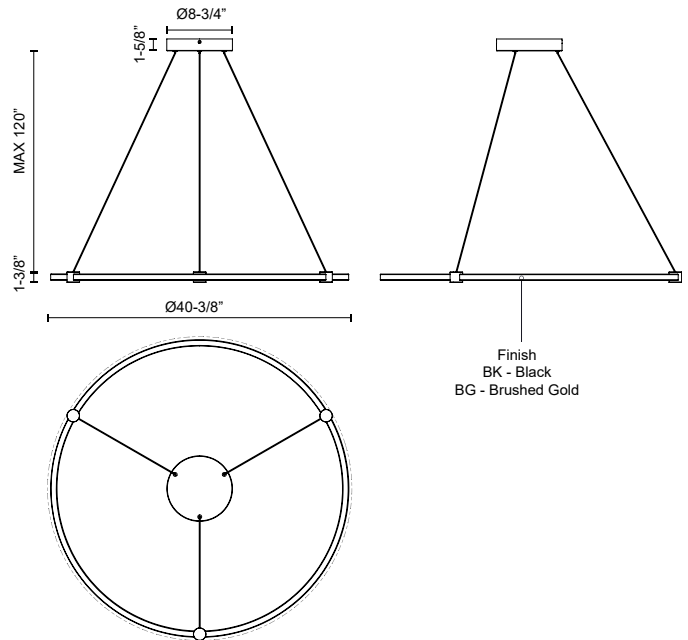

KUZCO

19054 28TH AVENUE
SURREY - BC V3Z 6M3
CANADA

WWW.KUZCOLIGHTING.COM

COMMENT