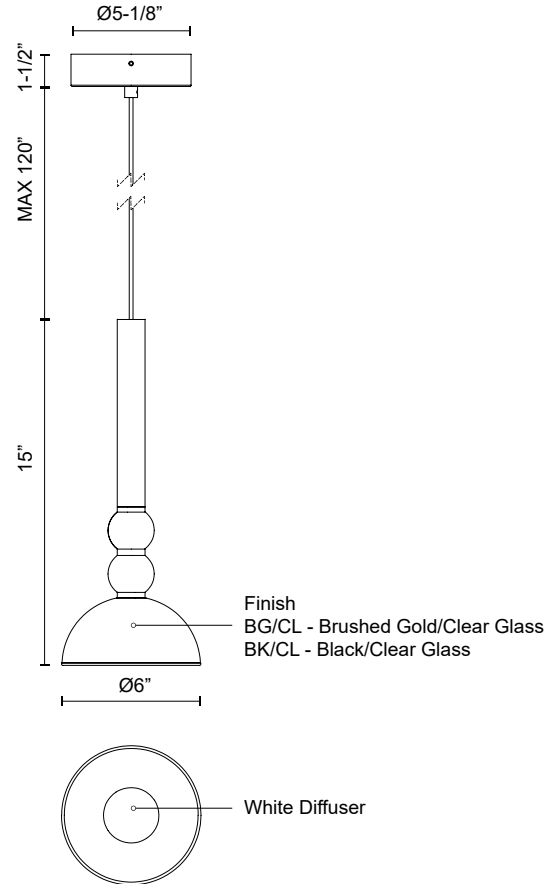

RISE PD30502

PENDANTS

PROJECT

PD30502-BG/CL
Brushed Gold/Clear

PD30502-BK/CL
Black/Clear

SPECIFICATION DETAILS

* For custom options, consult factory for details.

Fixture Dimensions	D6" x H15"
Light Source	LED with DC Driver
Wattage	14W
Total Lumens	1080lm
Delivered Lumens	480lm*
Voltage	120V
Color Temperature	3000K
CRI (Ra)	90CRI
Optional Color Temps	2700K - 5000K Available, Minimum Order Quantities Apply
LED Rated Life	50,000 hours
Dimming	100% - 10%, TRIAC or ELV Dimmer (Not Included)
Diffuser Details	White Diffuser
Glass Details	Clear Glass
Adjustable	Yes
Wire Length	120" Max
Wire Type	Black
Minimum Hang Height	18"
Location	Dry
Compliance	T24-JA8
Warranty	5 Years
Illumination Direction	Up/Down
CEC Title 24 JA8	Yes, JA8-19
Canopy Dimensions	D5-1/8" x H1-1/2"

DESCRIPTION

The Rise Collection is a captivating display of modern design. These slender mini pendants boast delicate opal spheres and deliver an abundance of light with just the right amount of warmth. Available in black or brushed gold options, with a variety of clear glass shades to choose from.