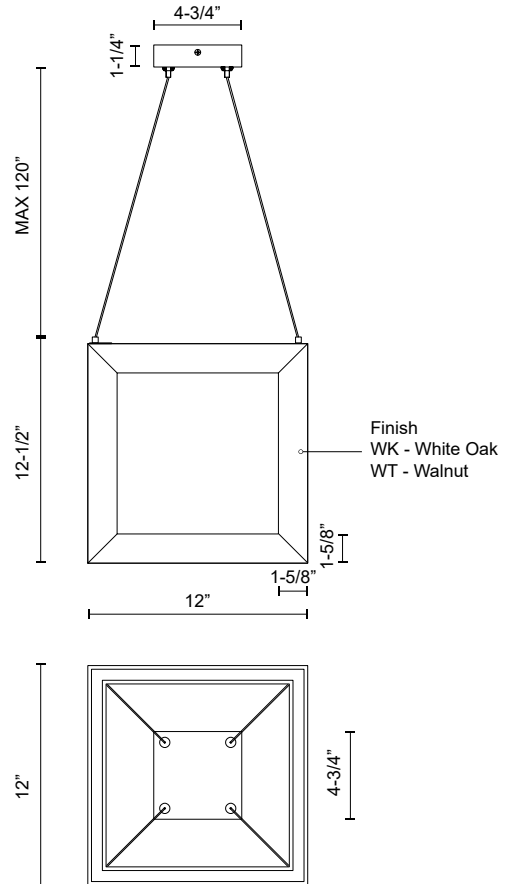

MORINA PD32912

PENDANTS

PROJECT

SPECIFICATION DETAILS

* For custom options, consult factory for details.

Fixture Dimensions	L12" x W12" x H12-1/2"
Light Source	LED with DC Driver
Wattage	20W
Total Lumens	1600lm
Delivered Lumens	700lm*
Voltage	120V
Color Temperature	3000K
CRI (Ra)	90CRI
Optional Color Temps	2700K - 5000K Available, Minimum Order Quantities Apply
LED Rated Life	50,000 hours
Dimming	100% - 10%, TRIAC or ELV Dimmer (Not Included)
Diffuser Details	White Silicone
Adjustable	Yes
Wire Length	120" Max
Wire Type	WK - White; WT - Black
Minimum Hang Height	24"
Location	Dry
Compliance	T24-JA8
Warranty	5 Years
Illumination Direction	Up/Down
CEC Title 24 JA8	Yes, JA8-19
Canopy Dimensions	L4-3/4" x W4-3/4" x H1-1/4"

DESCRIPTION

The Morina Collection is a fantastic way to bring natural tones and geometric designs inside the home. Stunning wood veneer provides a home for the frosted silicone diffuser and delivers ample up-and-down lighting that's great for any space in the home. The modern cubist shapes and white oak or walnut color options blend well with modern décor or rustic-style interiors.

KUZCO

19054 28TH AVENUE
SURREY - BC V3Z 6M3
CANADA

WWW.KUZCOLIGHTING.COM

COMMENT