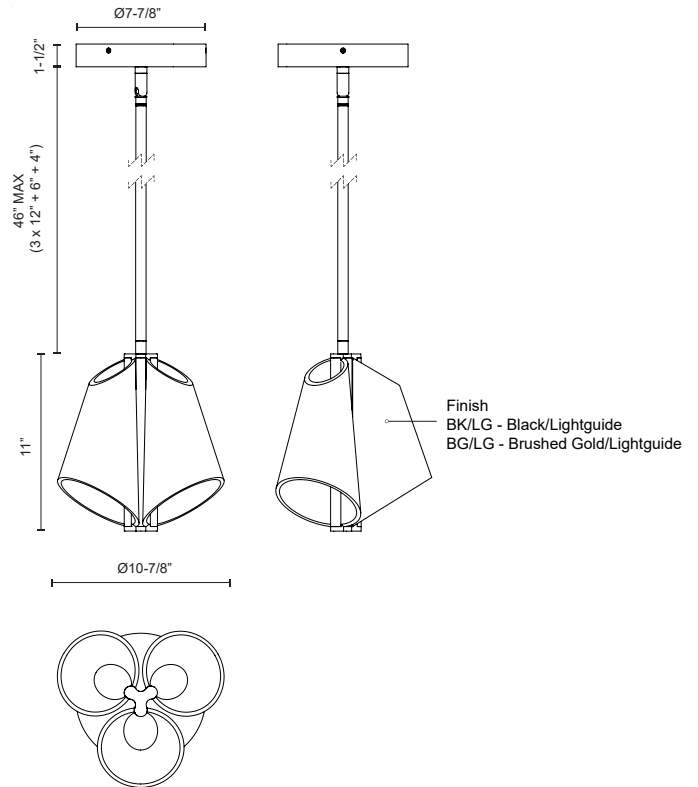

MULBERRY PD62511

PENDANTS

PROJECT

SPECIFICATION DETAILS

Fixture Dimensions	D10-7/8" x H11"
Light Source	LED with DC Driver
Wattage	44W
Total Lumens	3520lm
Delivered Lumens	BG/LG-1682lm*; BK/LG-1800lm*;
Voltage	120V
Color Temperature	3000K
CRI (Ra)	90CRI
Optional Color Temps	2700K - 5000K Available, Minimum Order Quantities Apply
LED Rated Life	50,000 hours
Dimming	100% - 10%, TRIAC or ELV Dimmer (Not Included)
Diffuser Details	Acrylic diffuser
Shade Details	Clear Acrylic Light Guide Shade
Adjustable	Yes
Rod Length	46" Max (3x12" + 1x6" + 1x4")
Wire Length	72"
Minimum Hang Height	20"
Sloped Ceiling Adaptable	Yes, Up to 45 Degrees
Location	Dry
CEC Title 24 JA8	Yes, JA8-2022
Canopy Dimensions	D7-7/8" x H1-1/2"

* For custom options, consult factory for details.

* For warranty information, please visit www.kuzcolighting.com/warranty

DESCRIPTION

Classic shapes take new form in the stunning new Mulberry collection. Minimal, modern forged bodies and striking edge lit shades make up this one-of-a-kind collection. Each shade of the Mulberry is crafted with clear etched acrylic, creating the modern glow seen throughout the pieces of this collection. Available in both Brushed Gold or Matte Black accents.

KUZCO

CANADA: 19054 28TH AVENUE - SURREY, BC V3Z 6M3

USA: 3035 E. LONE MOUNTAIN ROAD - LAS VEGAS, NV 89081

WWW.KUZCOLIGHTING.COM

© 2022 KUZCO LIGHTING. ALL RIGHTS RESERVED.

COMMENT