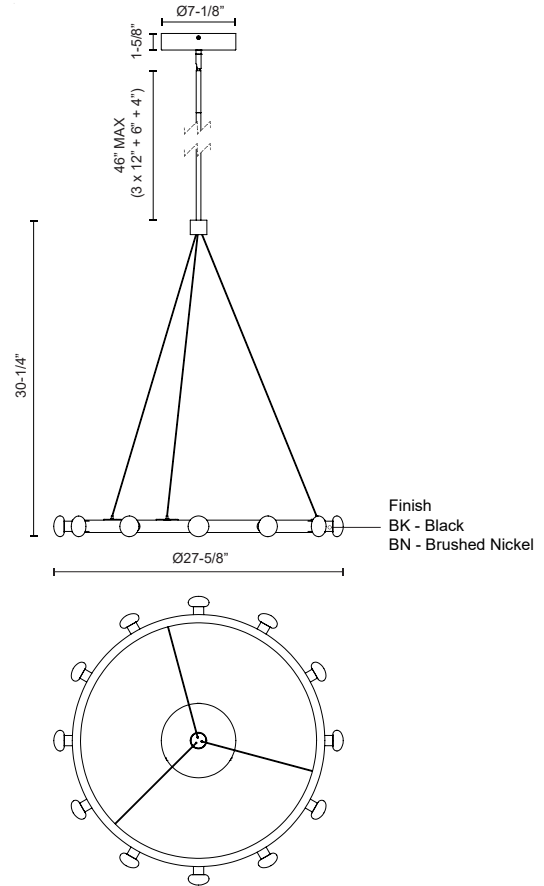

REZZ PD63428

PENDANTS

PROJECT

SPECIFICATION DETAILS

Fixture Dimensions	D27-5/8" x H30-1/4"
Light Source	LED with DC Driver
Wattage	41W
Total Lumens	3760lm
Delivered Lumens	BK-1000lm; BN-1200lm;
Voltage	120V
Color Temperature	3000K
CRI (Ra)	90CRI
Optional Color Temps	2700K - 5000K Available, Minimum Order Quantities Apply
LED Rated Life	50,000 hours
Dimming	100% - 10%, TRIAC or ELV Dimmer (Not Included)
Glass Details	Opal Glass
Adjustable	Yes
Wire Length	72" Max
Wire Type	BK - Black Wire; BN-Clear Wire;
Minimum Hang Height	40"
Sloped Ceiling Adaptable	Yes
Location	Dry
CEC Title 24 JA8	Yes, JA8-2022
Canopy Dimensions	D7-1/8" x H1-5/8"

* For custom options, consult factory for details.

* For warranty information, please visit www.kuzcolighting.com/warranty

DESCRIPTION

The Rezz collection is the reimagining of the old Hollywood style we know and love. Simple, glamorous opal glass diffusers dance around a modern, minimal frame to create a totally new look. This collection is simple and stunning, great for a wide variety of design sensibilities. Available in Matte Black or Brushed Nickel accents.

KUZCO

CANADA: 19054 28TH AVENUE - SURREY, BC V3Z 6M3

USA: 3035 E. LONE MOUNTAIN ROAD - LAS VEGAS, NV 89081

WWW.KUZCOLIGHTING.COM

© 2022 KUZCO LIGHTING. ALL RIGHTS RESERVED.

COMMENT