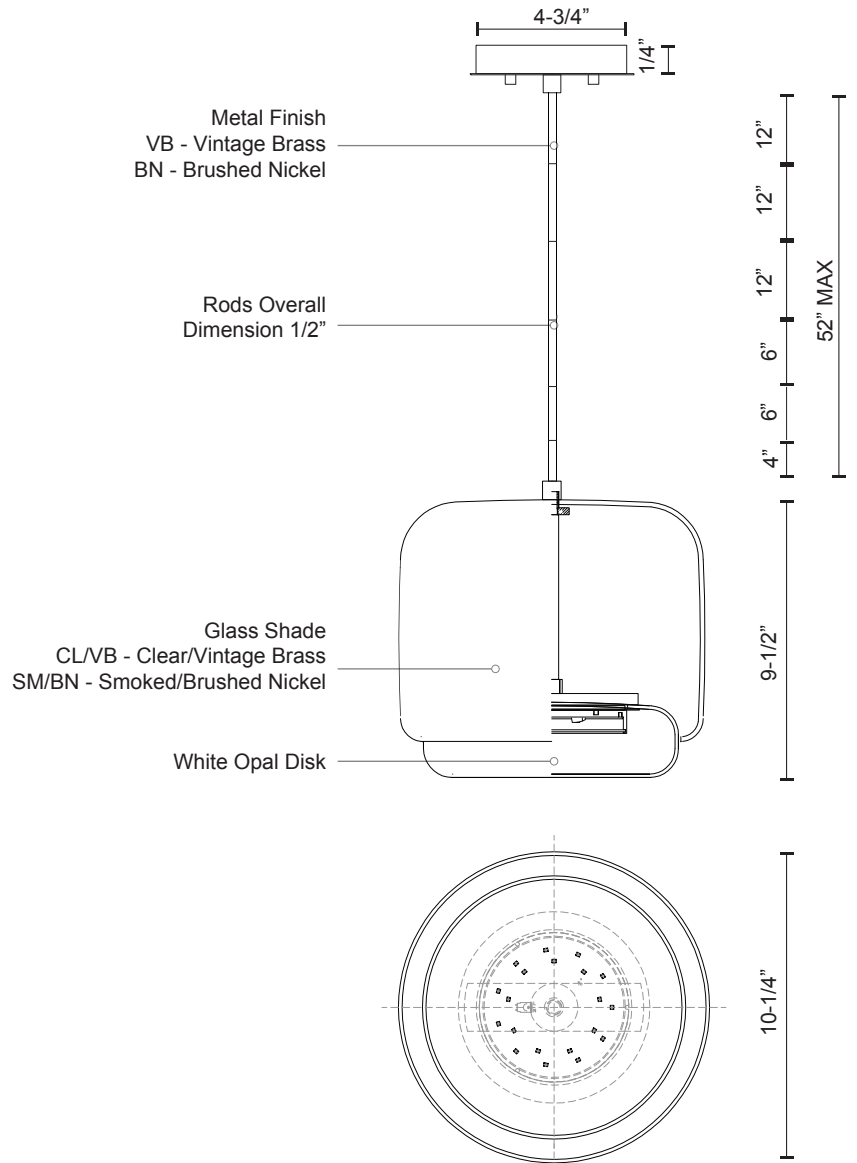

PD70610

Specification Sheet

Pendant Lamp

VB - Vintage Brass

Other Finishes:

BN - Brushed Nickel

Product Descriptions

Available in two different dimensions, the design offers rounded, minimal forms. The smoked glass/clear glass exterior embraces an opal interior disc that conceals the light source, diffusing light for a warm glow. Sophisticated simplicity draws attention to the exquisite fit and finish.

Product Details

High system efficacy
 Low total life cycle cost
 5-year LED and fixture warranty
 Complete warranty terms located at:
www.kuzcolighting.com/warranty
 DC Driver in canopy.
 Available in vintage brass (w/ clear glass) and brushed nickel (w/ smoked glass). 52" max rod height. White opal disk
 Dimmable with TRIAC dimmer (not included)
 Custom options available

PROJECT					
DATE				TYPE	
Voltage	Watt	LED Lumens	Delivered Lumens	Finish(es)	
120V	27W	2800lm	1325lm*	VB - Vintage Brass	Color Temp 3000K
120V	27W	2800lm	1325lm*	BN - Brushed Nickel	CRI (Ra) >90
					Dimming 100% - 10%
					Rated Life 50,000 hours

*Preliminary figures

Fixture Weight:

Canopy dimensions:
 D4-3/4" x H1/4"

Comments: