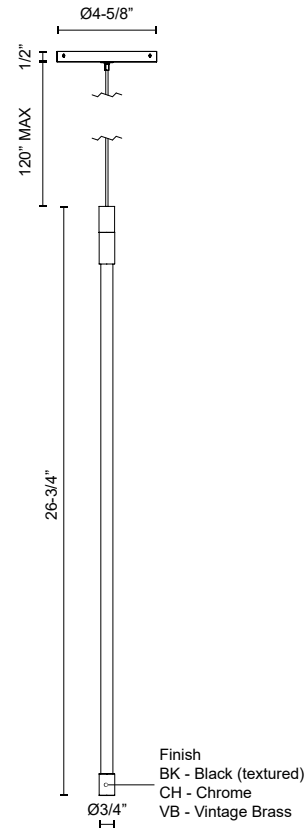

**MOTIF**  
**PD75027**  
PENDANTS

PROJECT

PD75027-BK  
Black

PD75027-CH  
Chrome

PD75027-VB  
Vintage Brass

**SPECIFICATION DETAILS**

\* For custom options, consult factory for details.

<b>Fixture Dimensions</b>	D3/4" x H26-3/4"
<b>Light Source</b>	LED with DC Driver
<b>Wattage</b>	10W
<b>Total Lumens</b>	1050lm
<b>Delivered Lumens</b>	900lm
<b>Voltage</b>	120V
<b>Color Temperature</b>	2700K
<b>CRI (Ra)</b>	90CRI
<b>Optional Color Temps</b>	2700K - 5000K Available, Minimum Order Quantities Apply
<b>LED Rated Life</b>	50,000 hours
<b>Dimming</b>	100% - 10%, TRIAC or ELV Dimmer (Not Included)
<b>Adjustable</b>	Yes
<b>Wire Length</b>	120" Max
<b>Wire Type</b>	Color Matching Coaxial Wire
<b>Minimum Hang Height</b>	28"
<b>Glass Details</b>	Clear Glass
<b>Location</b>	Dry
<b>Warranty</b>	5 Years
<b>Canopy Dimensions</b>	D4-5/8" x H1/2"

**DESCRIPTION**

The Motif Collection is inspired by the multitude of configurations in which it can create. Each fixture is comprised of thin lines of light in a refractive cylinder, creating both clean lines and modern elegance. This collection features the latest in modern LED filament technology, creating a warm glow of light throughout each fixture that is both vintage and modern at once.